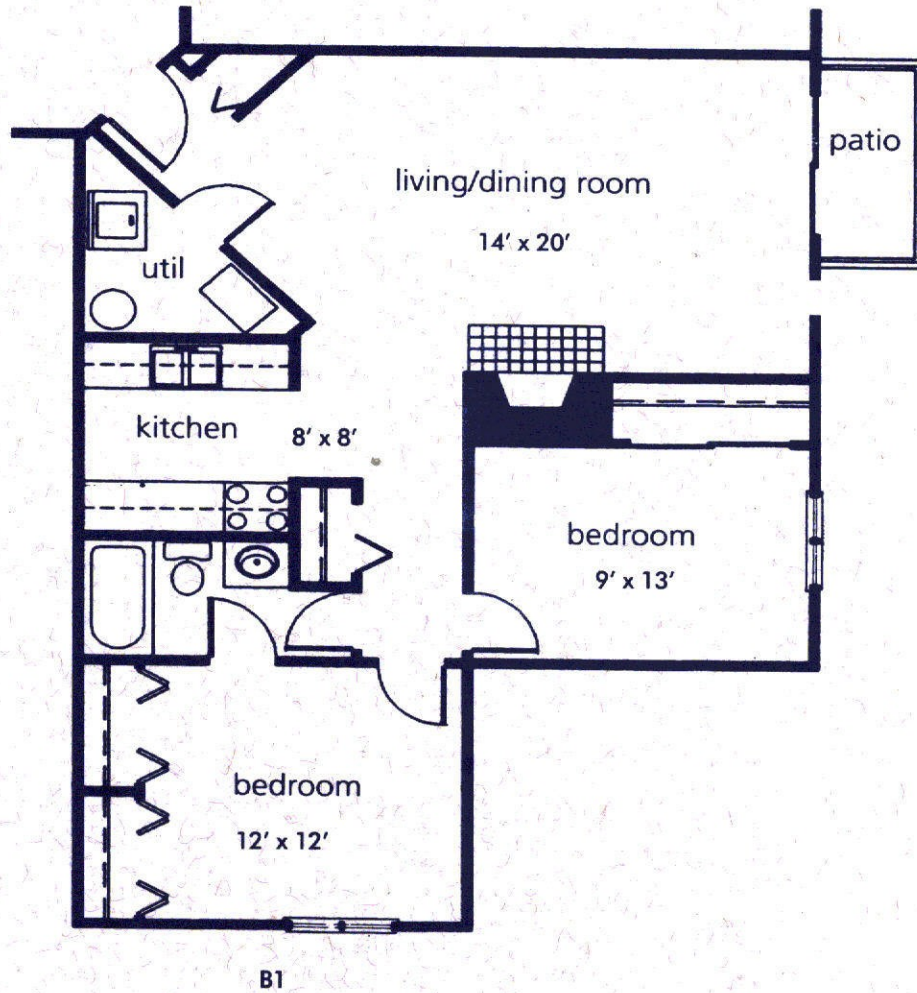

river's cove

two bedroom/one bath

W172 N11392 Division Road (#B) Germantown, Wisconsin 53022 Ph 262.253.1548 Fx 262.253.7374