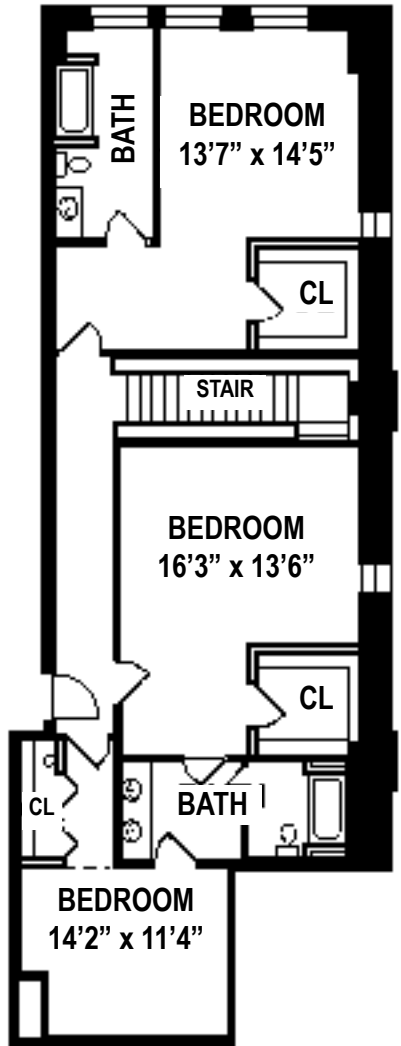

LOWER LEVEL

UPPER LEVEL

UNIT D
1637 SQ FT
UNIT SIZES VARY