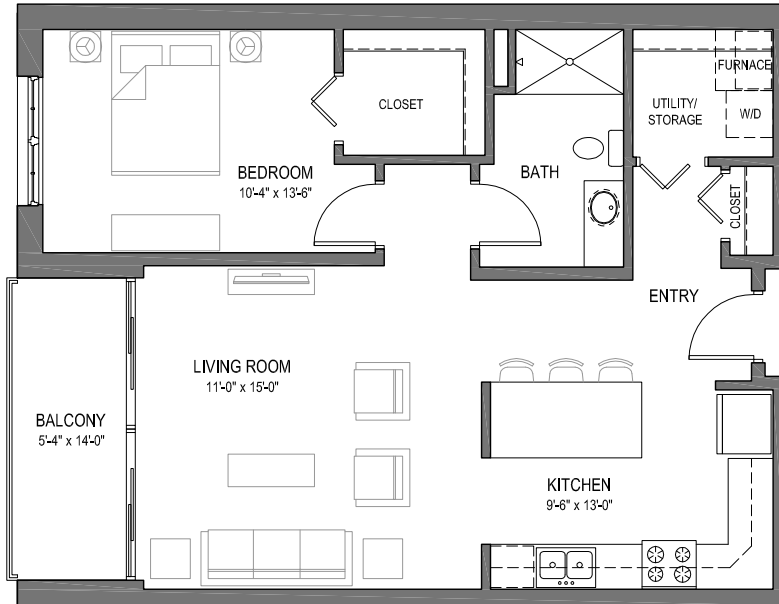

The Belle Residence | Unit 1B | Building A  
797 Square Feet | 1 Bedroom, 1 Bath  
Architectural Plan next page >

Mandel Group's policy of improvement in construction and design requires that all specifications, equipment, dimensions, floorplans, and prices remain subject to change without notice. Square footages and dimensions shown are approximate. These images may include upgrades and other nonstandard options. The floorplans shown are solely intended to illustrate room and suggested furniture layouts.

**The Belle Residence | Unit 1B | Building A**  
797 Square Feet | 1 Bedroom, 1 Bath

Mandel Group's policy of improvement in construction and design requires that all specifications, equipment, dimensions, floorplans, and prices remain subject to change without notice. Square footages and dimensions shown are approximate. These images may include upgrades and other nonstandard options. The floorplans shown are solely intended to illustrate room and suggested furniture layouts.