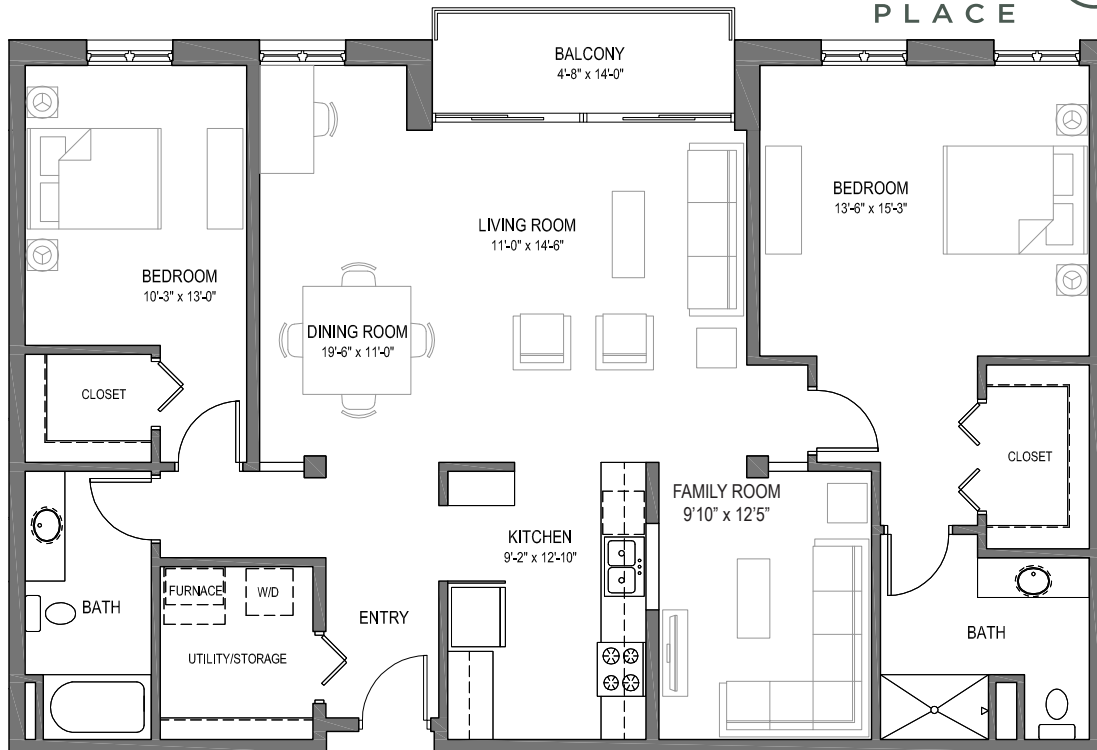

The Hollywood Residence | Unit 2H | Buildings B and C  
1,482 Square Feet | 2 Bedroom.2 Bath.Family Room  
[Architectural Plan next page >](#)

Mandel Group's policy of improvement in construction and design requires that all specifications, equipment, dimensions, floorplans, and prices remain subject to change without notice. Square footages and dimensions shown are approximate. These images may include upgrades and other nonstandard options. The floorplans shown are solely intended to illustrate room and suggested furniture layouts.

BEAUMONT  
PLACE

The Hollywood Residence | Unit 2H | Buildings B and C  
1,482 Square Feet | 2 Bedroom.2 Bath.Family Room

Mandel Group's policy of improvement in construction and design requires that all specifications, equipment, dimensions, floorplans, and prices remain subject to change without notice. Square footages and dimensions shown are approximate. These images may include upgrades and other nonstandard options. The floorplans shown are solely intended to illustrate room and suggested furniture layouts.