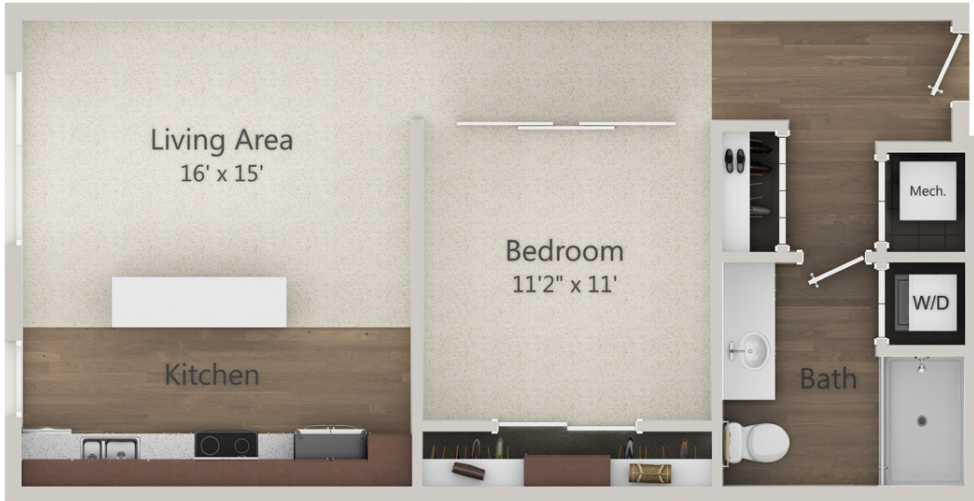

1A

1 BEDROOM 1 BATH

652 SQ
FT

Mandel Group's policy of improvement in construction and design requires that all specifications, equipment, dimensions, floorplans and prices remain subject to change without notice. Square footages are approximate. These images may include upgrades and other non-standard options. The floorplans shown are solely intended to illustrate room and suggested furniture lay-outs.

1A

1 BEDROOM

1 BATH

652 ^{SQ}
_{FT}

Mandel Group's policy of improvement in construction and design requires that all specifications, equipment, dimensions, floorplans and prices remain subject to change without notice. Square footages are approximate. These images may include upgrades and other non-standard options. The floorplans shown are solely intended to illustrate room and suggested furniture lay-outs.