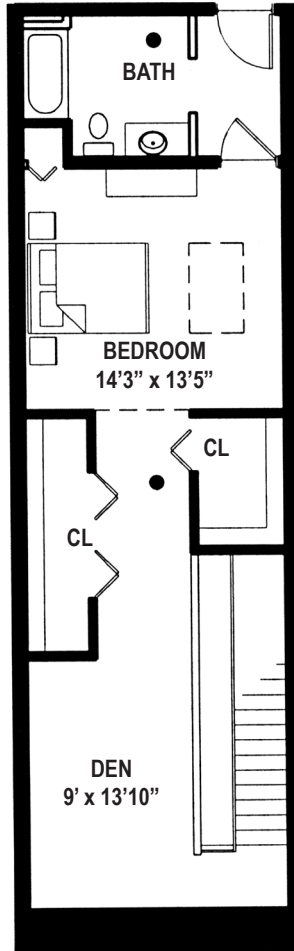

UNIT BTH
1 BEDROOM
1.5 BATHROOM
DEN

1,426 - 1,441 SQUARE FEET

\$ _____

LOWER LEVEL

UPPER LEVEL