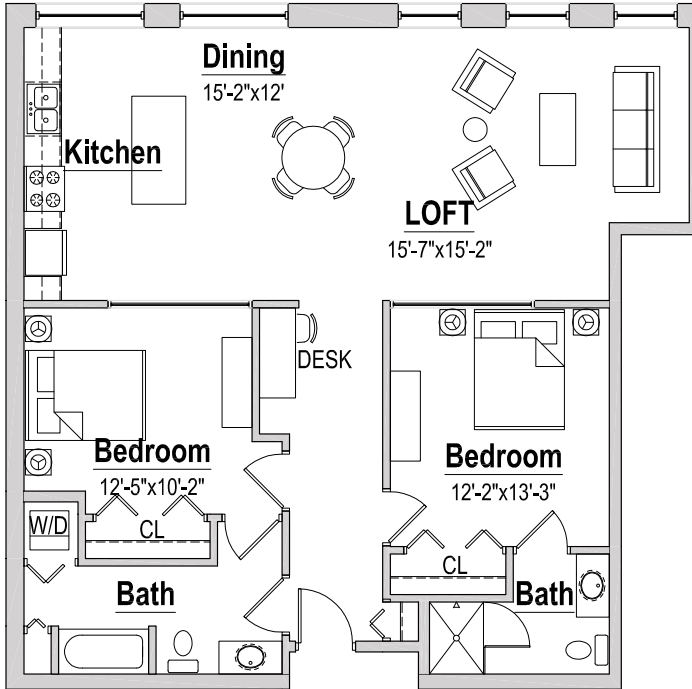

UNIT C4

2 BEDROOM

2 BATHROOM

1,246 -1,450 SQUARE FEET

\$ _____