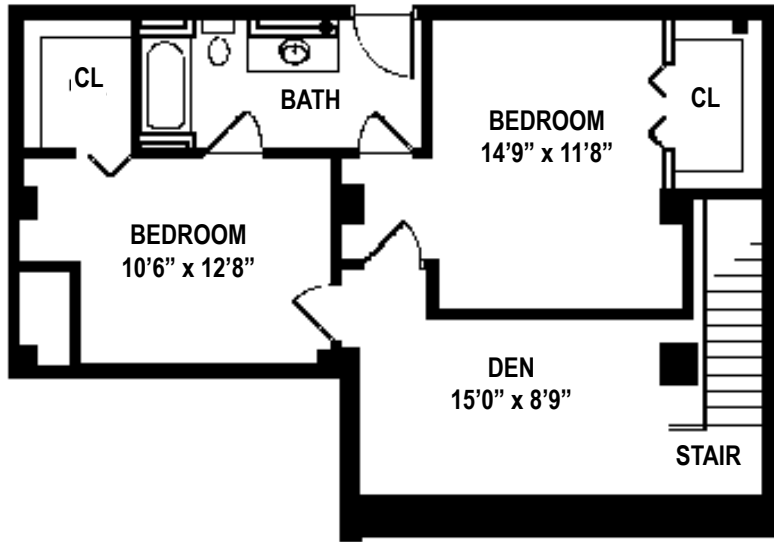

UPPER LEVEL

UNIT CTH

2 BEDROOM

2 BATHROOM

DEN

1,468 SQUARE FEET

\$ _____

LOWER LEVEL