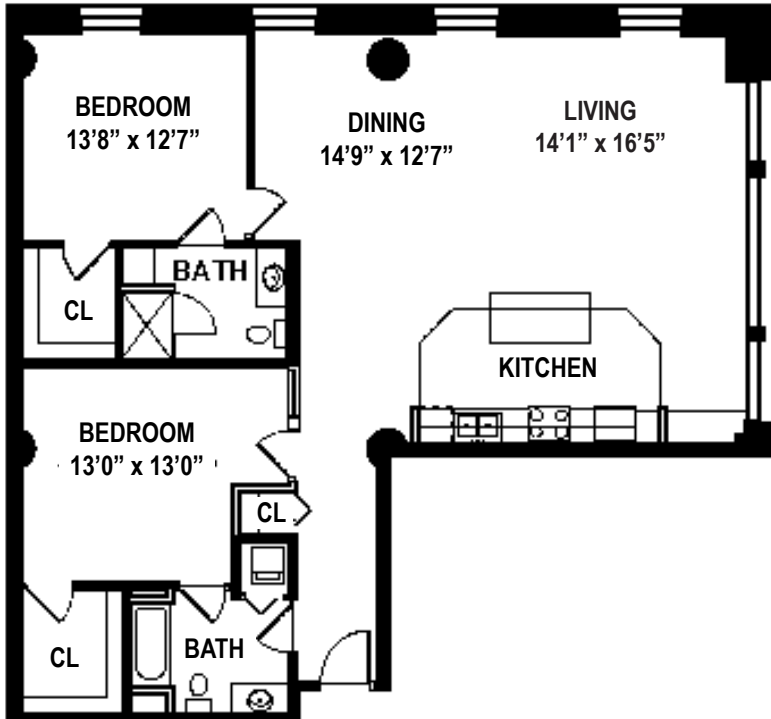

UNIT D2

2 BEDROOM

2 BATHROOM

1,488 SQUARE FEET

\$ _____