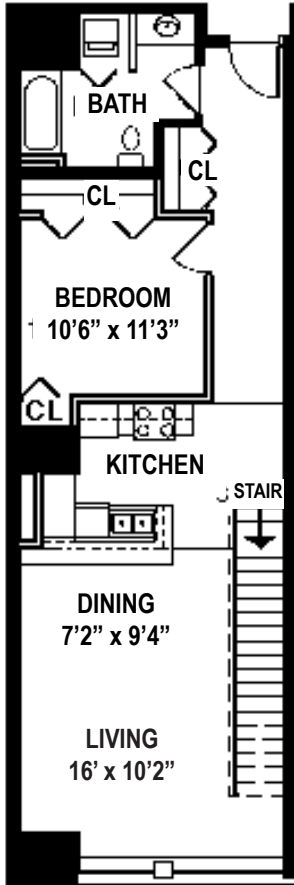

UNIT ETH

2 BEDROOM

2 BATHROOM

DEN

1,539 - 1,775 SQUARE FEET

\$ _____

LOWER LEVEL

UPPER LEVEL