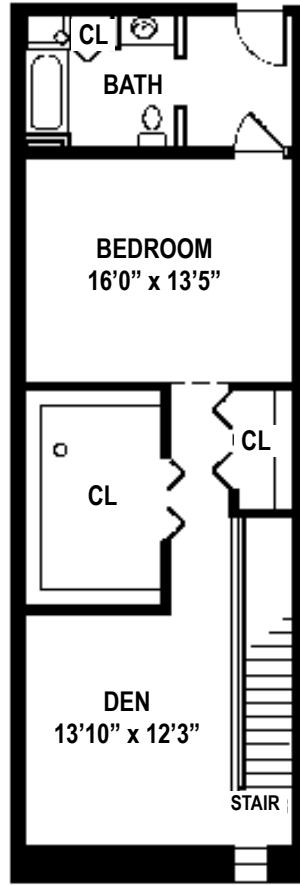

UNIT ETH

2 BEDROOM

2 BATHROOM

DEN

1,539 - 1,775 SQUARE FEET

\$ _____

LOWER LEVEL

UPPER LEVEL