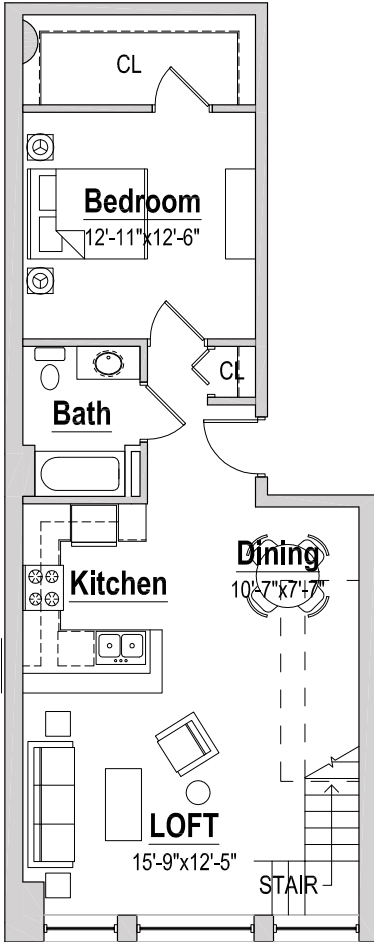

UNIT FTH

3 BEDROOM

3 BATHROOM

DEN

1,637 SQUARE FEET

\$ _____

LOWER LEVEL

UPPER LEVEL