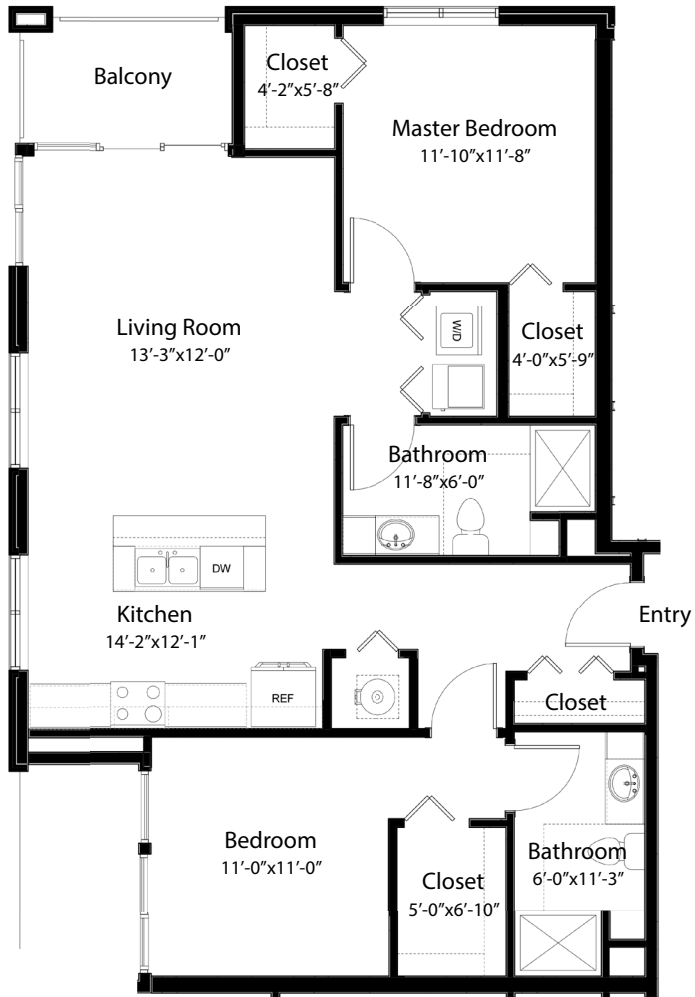

Echelon Residence 2D
2 bedroom 2 bath . 1,074 square feet

Mandel Group's policy of improvement in construction and design requires that all specifications, equipment, dimensions, floorplans and prices remain subject to change without notice. Square footages are approximate. These images may include upgrades and other non-standard options. The floorplans shown are solely intended to illustrate room and suggested furniture lay-outs.