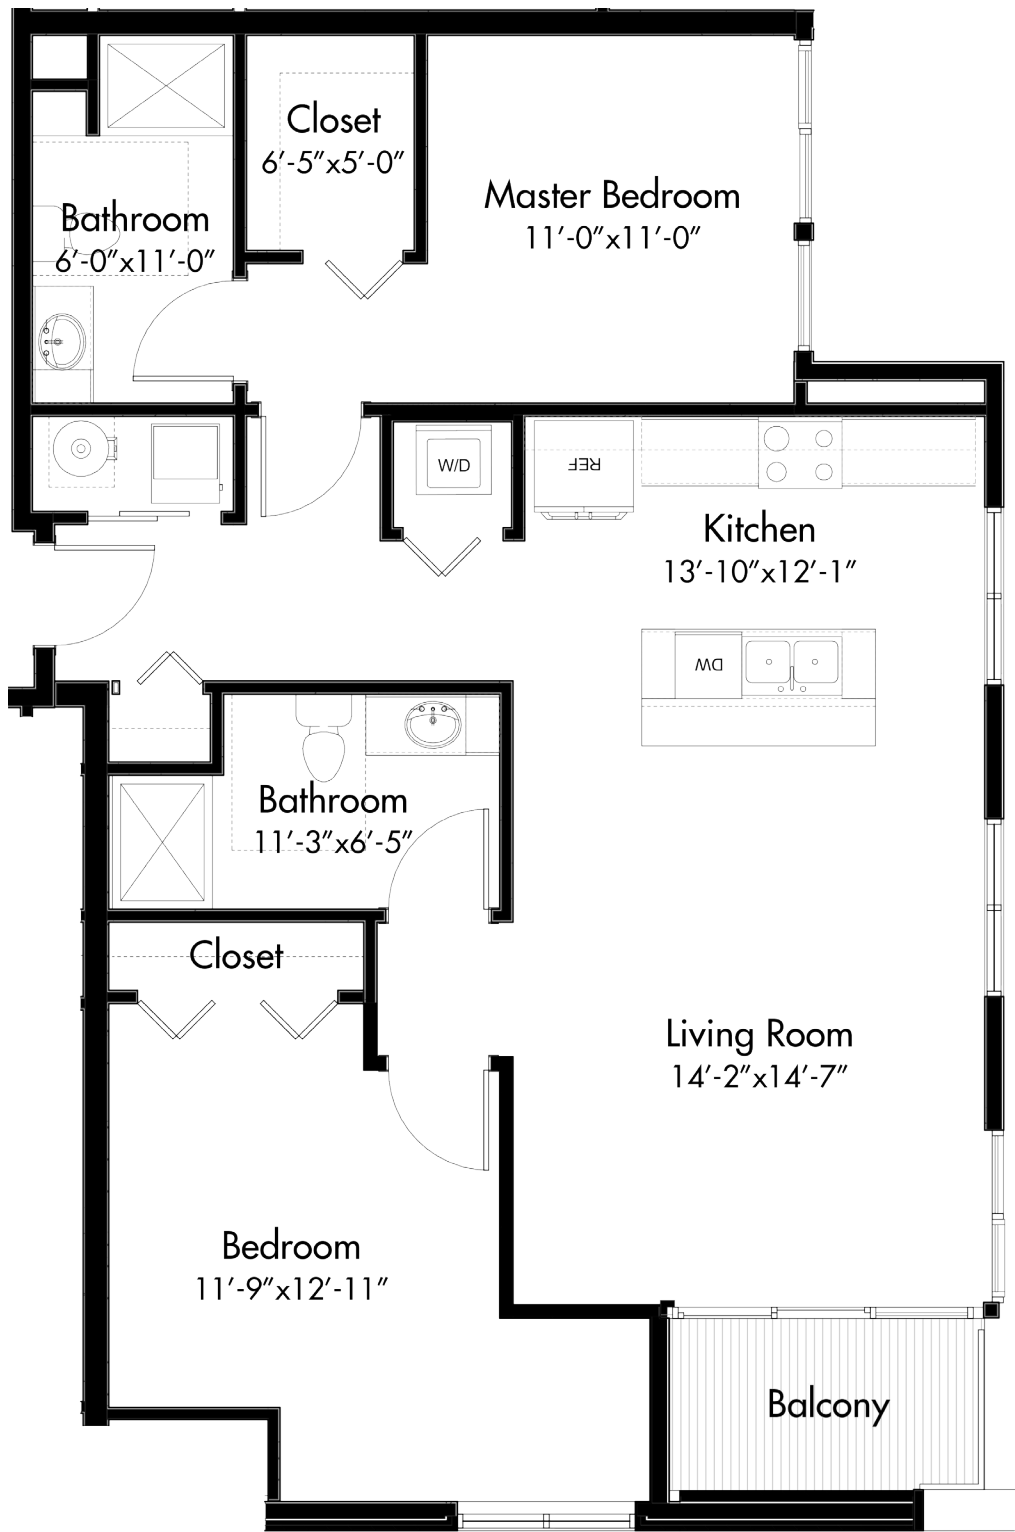

## Echelon Residence 2C 2 bedroom 2 bath . 1,060 square feet

*Mandel Group's policy of improvement in construction and design requires that all specifications, equipment, dimensions, floorplans and prices remain subject to change without notice. Square footages are approximate. These images may include upgrades and other non-standard options. The floorplans shown are solely intended to illustrate room and suggested furniture lay-outs.*

**Echelon Residence 2C**  
**2 bedroom 2 bath . 1,060 square feet**

*Mandel Group's policy of improvement in construction and design requires that all specifications, equipment, dimensions, floorplans and prices remain subject to change without notice. Square footages are approximate. These images may include upgrades and other non-standard options. The floorplans shown are solely intended to illustrate room and suggested furniture lay-outs.*