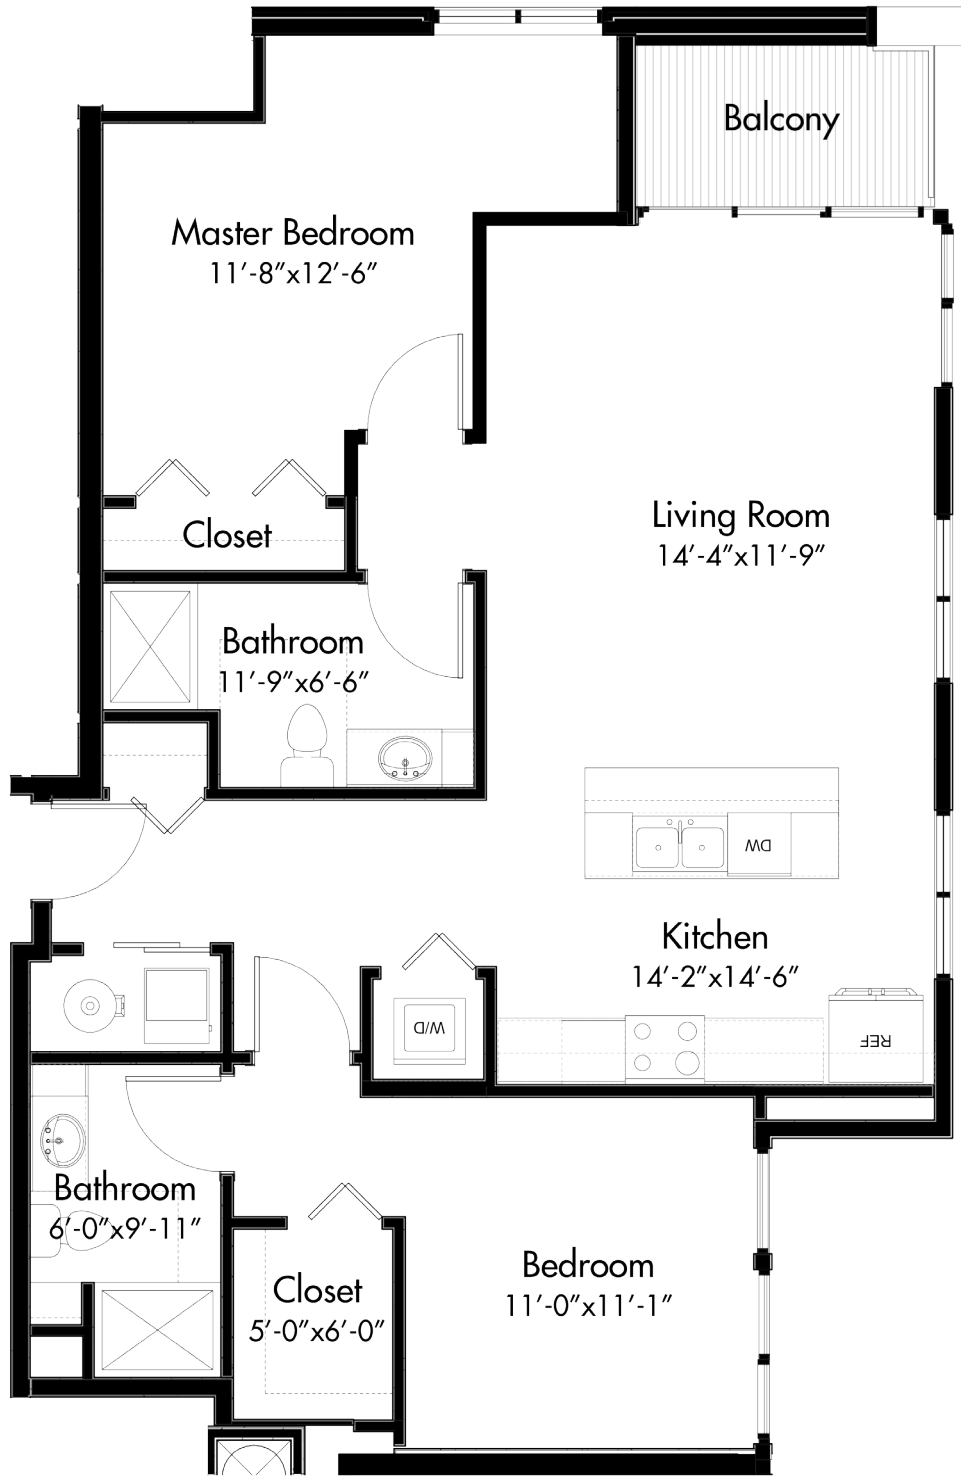

Echelon Residence 2E 2 bedroom 2 bath . 1,062 square feet

Mandel Group's policy of improvement in construction and design requires that all specifications, equipment, dimensions, floorplans and prices remain subject to change without notice. Square footages are approximate. These images may include upgrades and other non-standard options. The floorplans shown are solely intended to illustrate room and suggested furniture lay-outs.