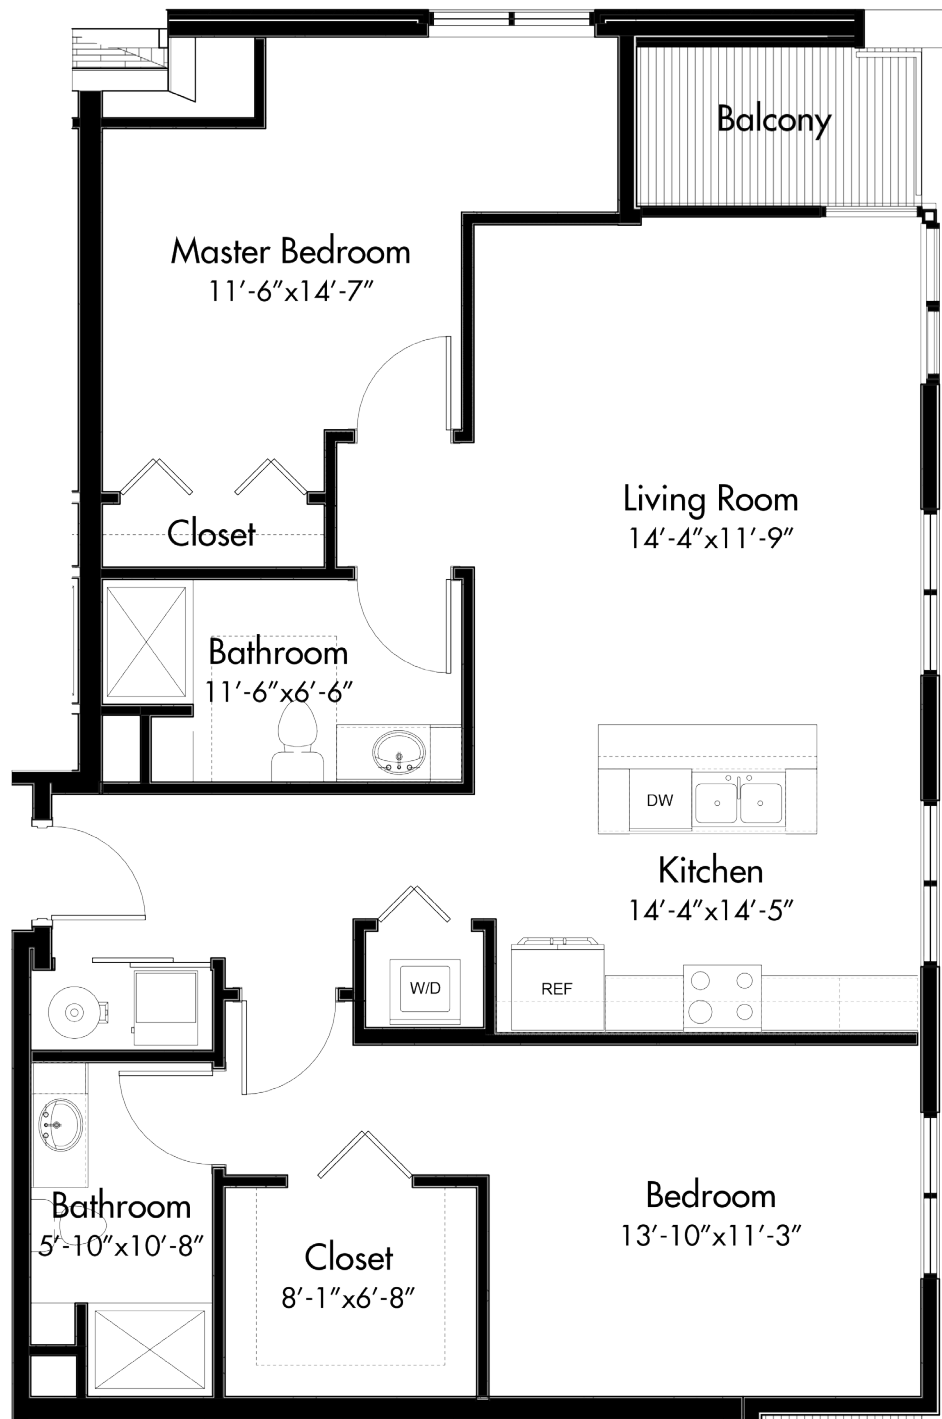

## Echelon Residence 2G 2 bedroom 2 bath . 1,107 square feet

*Mandel Group's policy of improvement in construction and design requires that all specifications, equipment, dimensions, floorplans and prices remain subject to change without notice. Square footages are approximate. These images may include upgrades and other non-standard options. The floorplans shown are solely intended to illustrate room and suggested furniture lay-outs.*

**Echelon Residence 2G**  
**2 bedroom 2 bath . 1,107 square feet**

*Mandel Group's policy of improvement in construction and design requires that all specifications, equipment, dimensions, floorplans and prices remain subject to change without notice. Square footages are approximate. These images may include upgrades and other non-standard options. The floorplans shown are solely intended to illustrate room and suggested furniture lay-outs.*