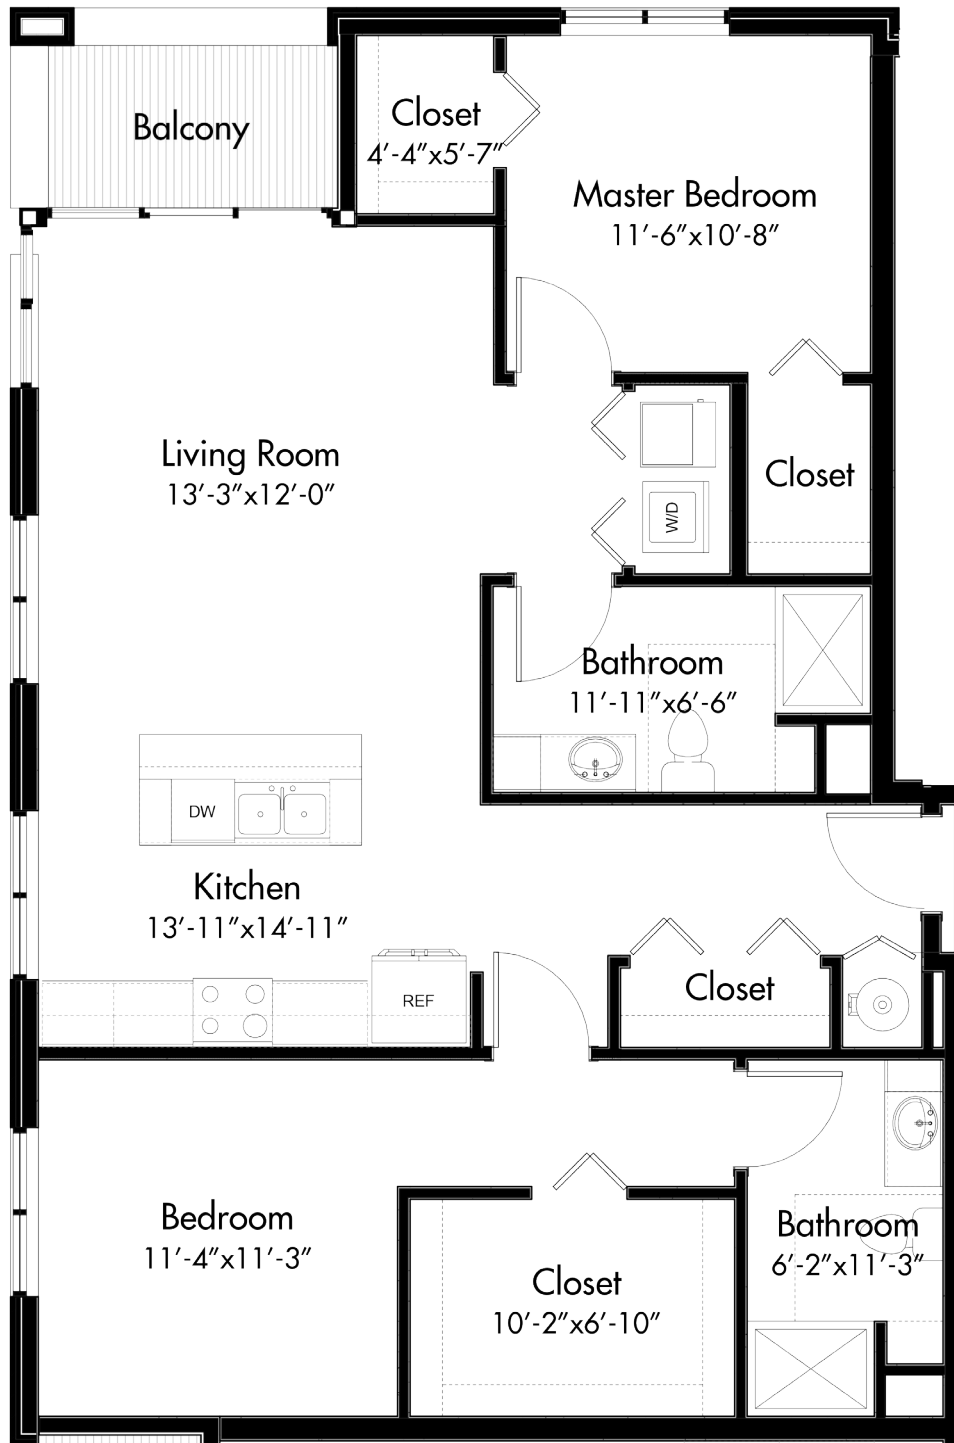

Echelon Residence 2H 2 bedroom 2 bath . 1,122 square feet

Mandel Group's policy of improvement in construction and design requires that all specifications, equipment, dimensions, floorplans and prices remain subject to change without notice. Square footages are approximate. These images may include upgrades and other non-standard options. The floorplans shown are solely intended to illustrate room and suggested furniture lay-outs.