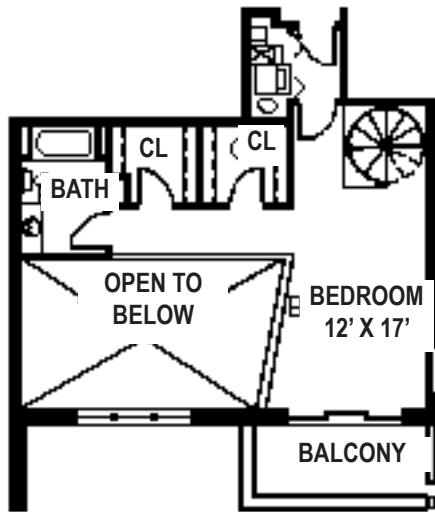

GASLIGHT LOFTS

UNIT E3
1,529 SQ FT

MAIN
LEVEL