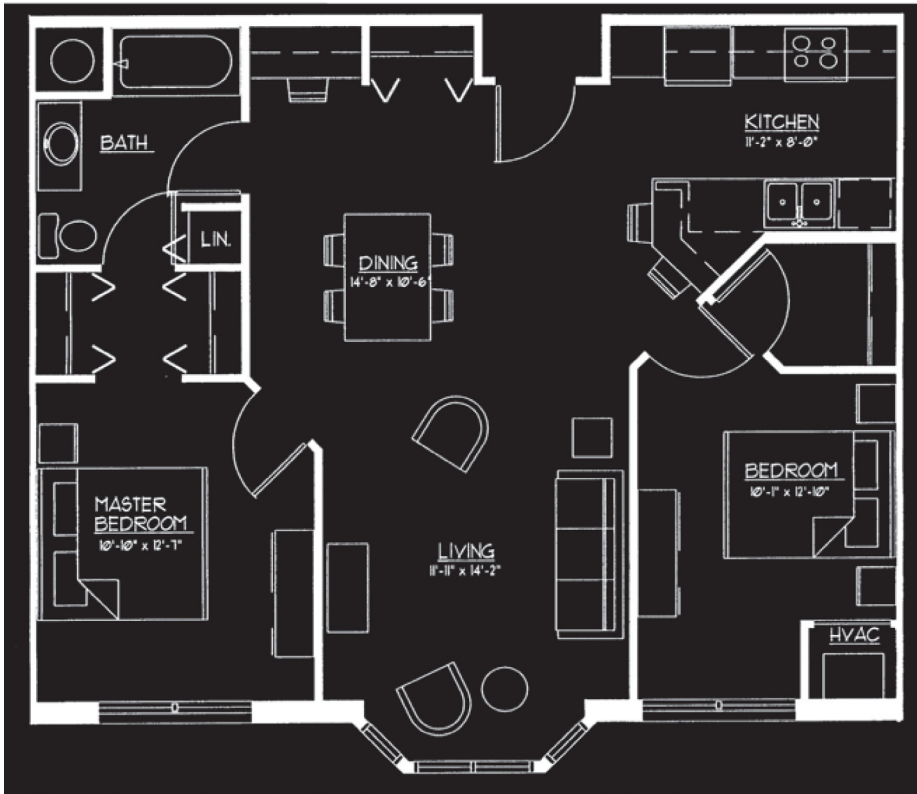

LIBRARY HILL APARTMENT HOMES
THE EMERSON | 2 BEDROOM 1 BATH | 927 SQ FT

Mandel Group's policy of improvement in construction and design requires that all specifications, equipment, dimensions, floorplans and prices remain subject to change without notice. Square footages are approximate.

These images may include upgrades and other non-standard options.

The floorplans shown are solely intended to illustrate room and suggested furniture lay-outs.