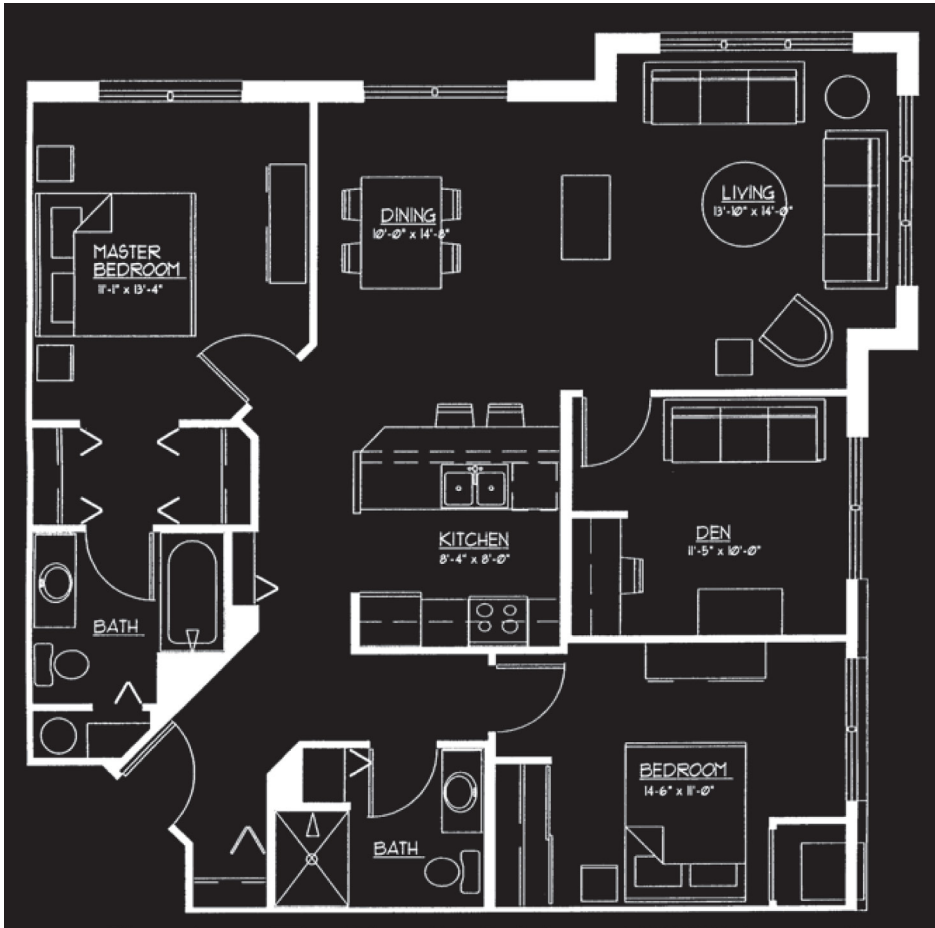

**LIBRARY HILL APARTMENT HOMES**  
**THE SHAKESPEARE D | 2 BEDROOM 2 BATH DEN | 1,173 SQ FT**

Mandel Group's policy of improvement in construction and design requires that all specifications, equipment, dimensions, floorplans and prices remain subject to change without notice. Square footages are approximate.

These images may include upgrades and other non-standard options.

The floorplans shown are solely intended to illustrate room and suggested furniture lay-outs.