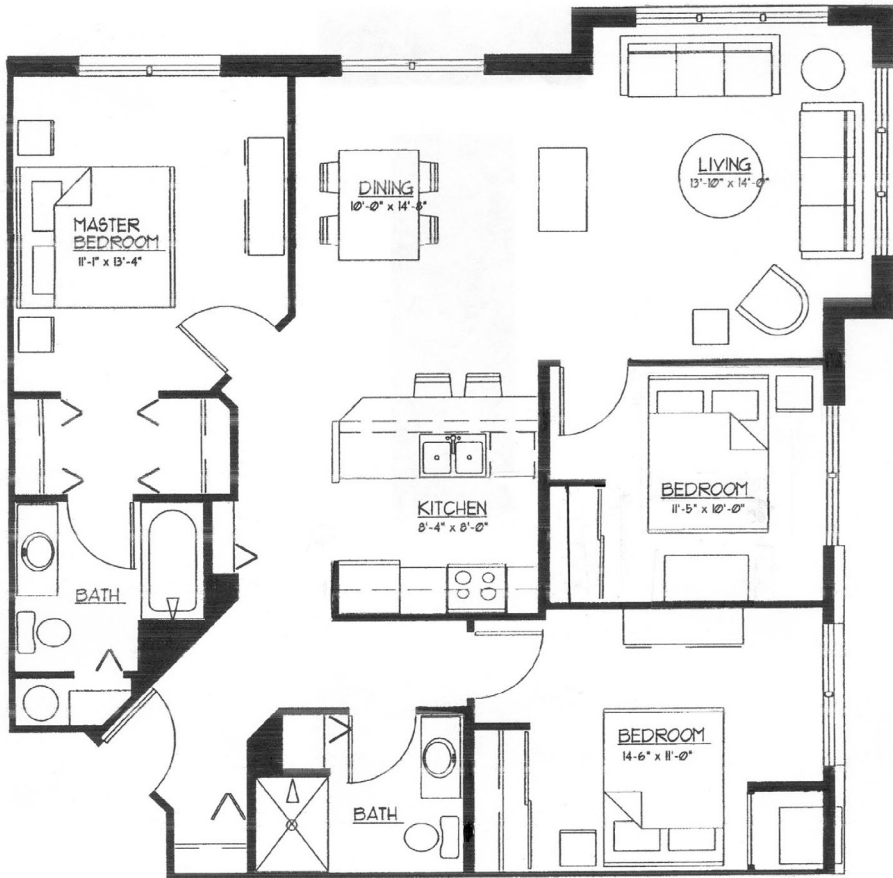

LIBRARY HILL APARTMENT HOMES
THE TOLSTOY | 3 BEDROOM 2 BATH | 1,173 SQ FT

Mandel Group's policy of improvement in construction and design requires that all specifications, equipment, dimensions, floorplans and prices remain subject to change without notice. Square footages are approximate.

These images may include upgrades and other non-standard options.

The floorplans shown are solely intended to illustrate room and suggested furniture lay-outs.