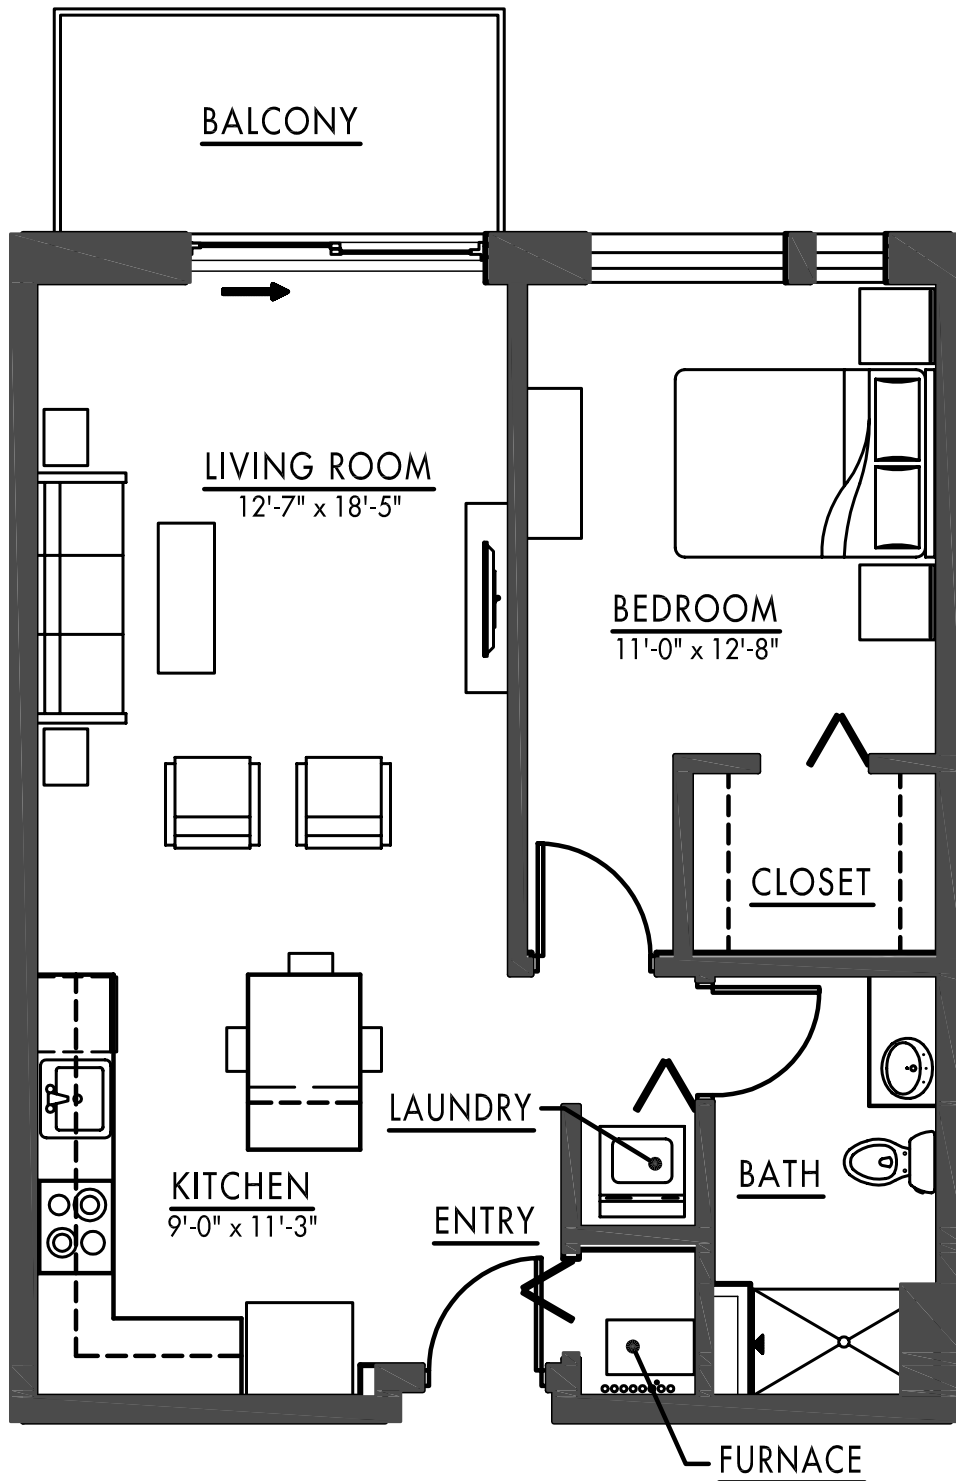

unit1A 710 sq ft 1bedroom 1bath

*Mandel Group's policy of improvement in construction and design requires that all specifications, equipment, dimensions, floorplans and prices remain subject to change without notice. Square footages are approximate. These images may include upgrades and other non-standard options. The floorplans shown are solely intended to illustrate room and suggested furniture lay-outs.*

WEST

LIGHTHORSE 4041

unit 1A 710 sq ft 1 bedroom 1 bath

Mandel Group's policy of improvement in construction and design requires that all specifications, equipment, dimensions, floorplans and prices remain subject to change without notice. Square footages are approximate. These images may include upgrades and other non-standard options. The floorplans shown are solely intended to illustrate room and suggested furniture lay-outs.