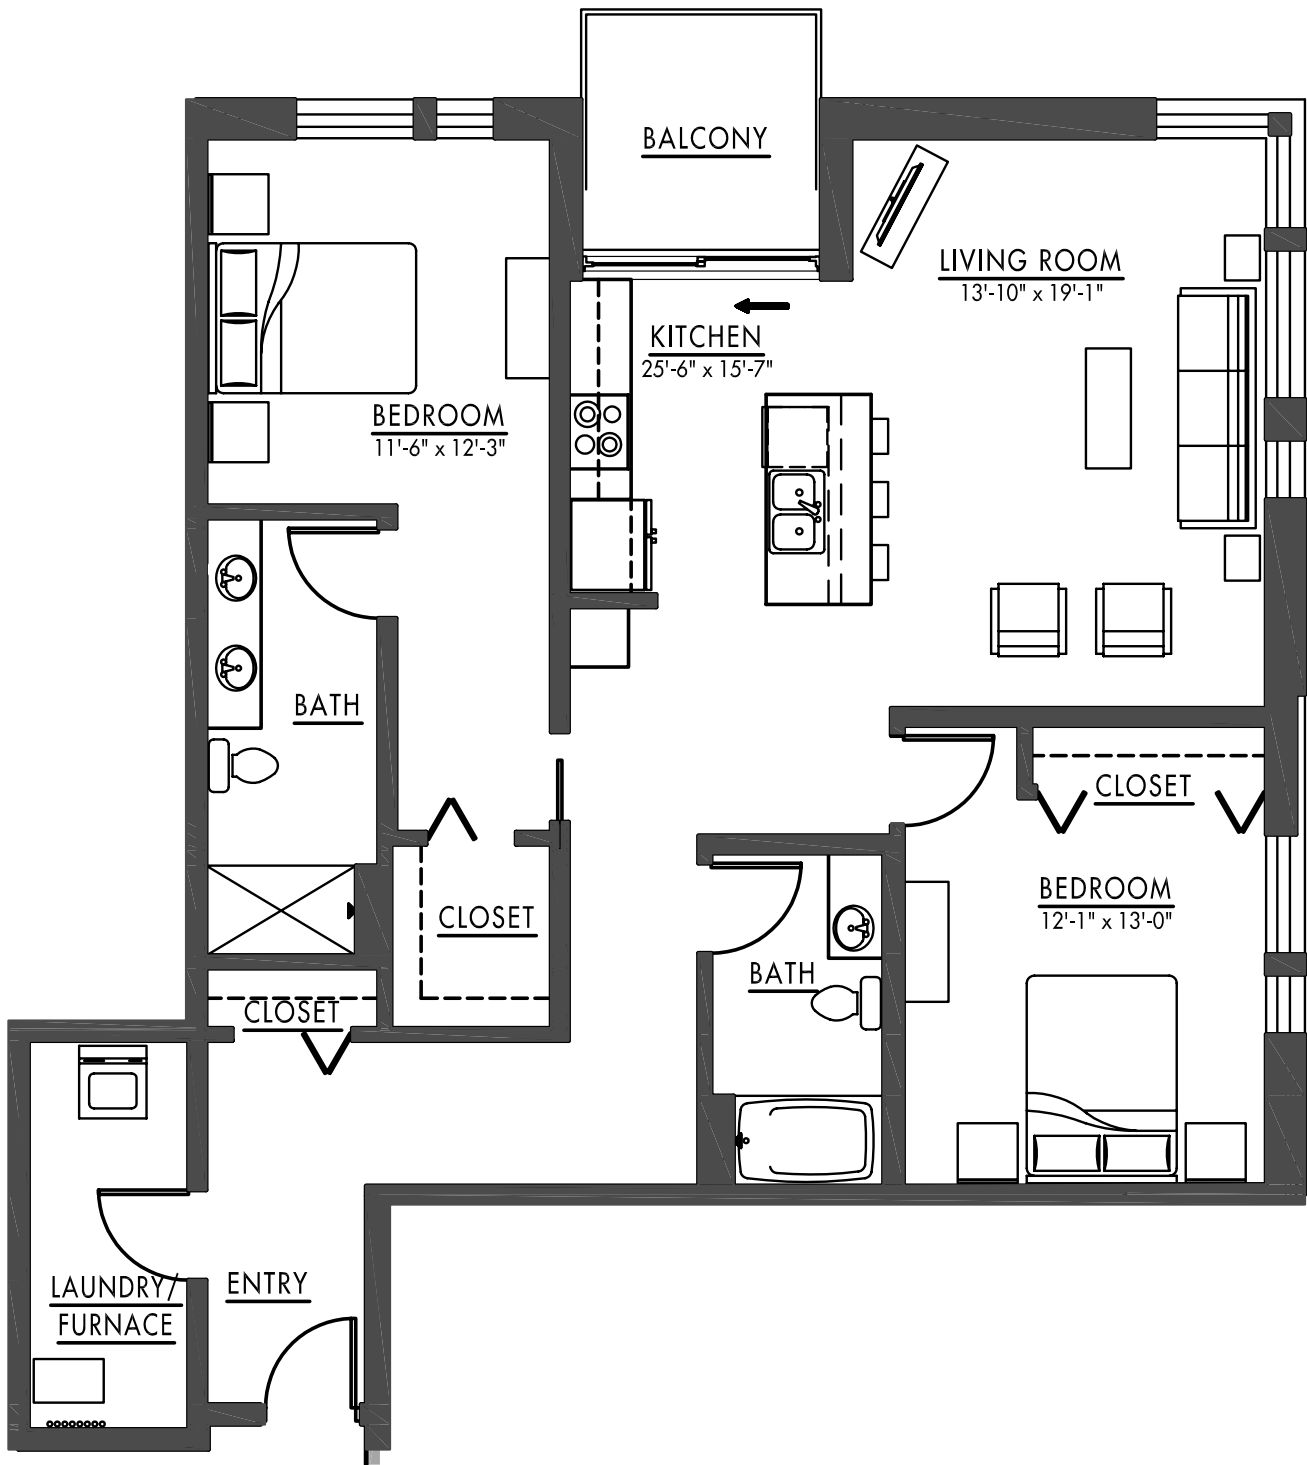

unit2D 1,261 sq ft 2bedroom 2bath

*Mandel Group's policy of improvement in construction and design requires that all specifications, equipment, dimensions, floorplans and prices remain subject to change without notice. Square footages are approximate. These images may include upgrades and other non-standard options. The floorplans shown are solely intended to illustrate room and suggested furniture lay-outs.*

LIGHTHORSE 4041

unit2D 1,261 sq ft 2bedroom 2bath

Mandel Group's policy of improvement in construction and design requires that all specifications, equipment, dimensions, floorplans and prices remain subject to change without notice. Square footages are approximate. These images may include upgrades and other non-standard options. The floorplans shown are solely intended to illustrate room and suggested furniture lay-outs.