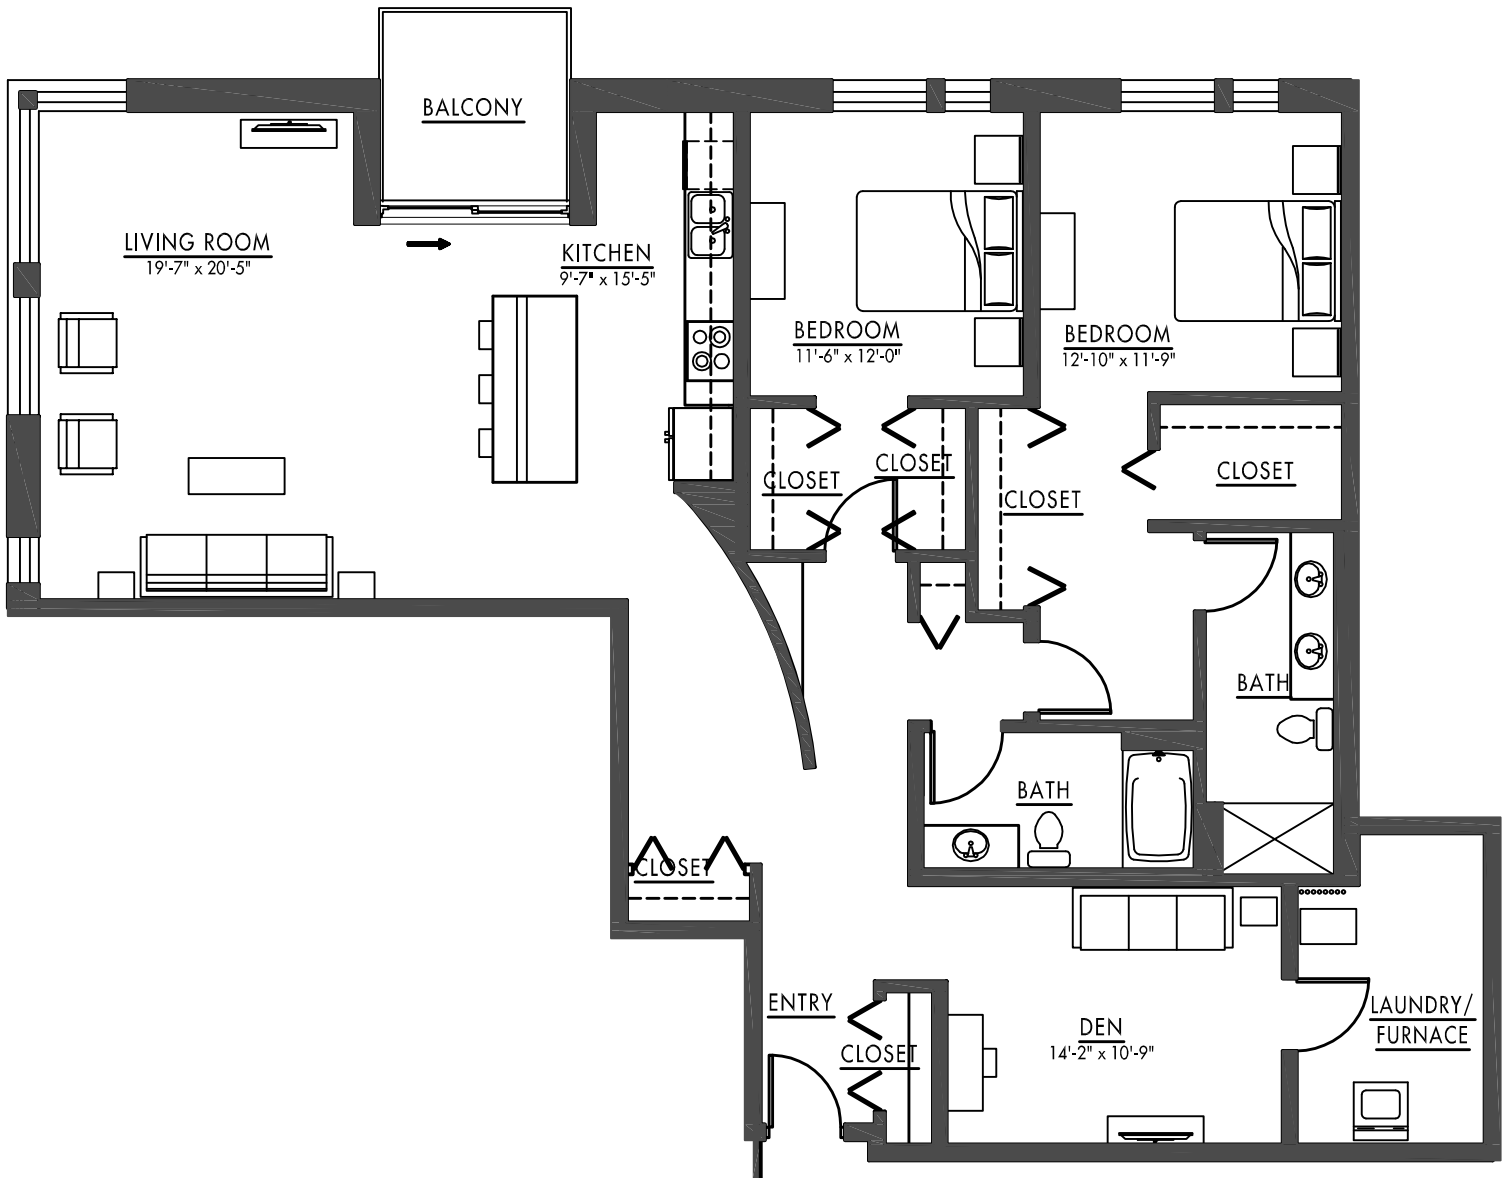

unit2F 1,736 sq ft 2bedroom 2bath den

*Mandel Group's policy of improvement in construction and design requires that all specifications, equipment, dimensions, floorplans and prices remain subject to change without notice. Square footages are approximate. These images may include upgrades and other non-standard options. The floorplans shown are solely intended to illustrate room and suggested furniture lay-outs.*

WEST

LIGHTHORSE 4041

unit2F 1,736 sq ft 2bedroom 2bath den

Mandel Group's policy of improvement in construction and design requires that all specifications, equipment, dimensions, floorplans and prices remain subject to change without notice. Square footages are approximate. These images may include upgrades and other non-standard options. The floorplans shown are solely intended to illustrate room and suggested furniture lay-outs.