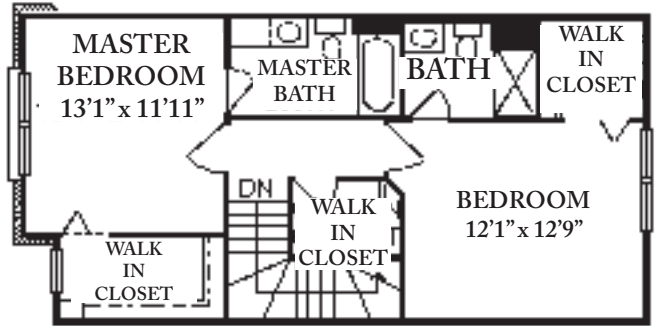

NORHARDT  
CROSSING

UNIT E  
2 BEDROOM  
TOWNHOME  
1340 SQ FT

THIRD FLOOR  
595 SQ FT

SECOND FLOOR  
581 SQ FT

FIRST FLOOR  
164 SQ FT