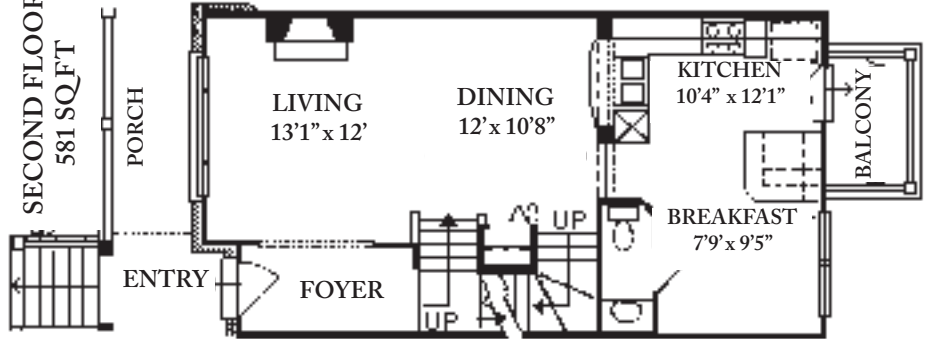

NORHARDT  
CROSSING

UNIT E  
2 BEDROOM  
TOWNHOME  
1340 SQ FT

THIRD FLOOR  
595 SQ FT

SECOND FLOOR  
581 SQ FT

FIRST FLOOR  
164 SQ FT