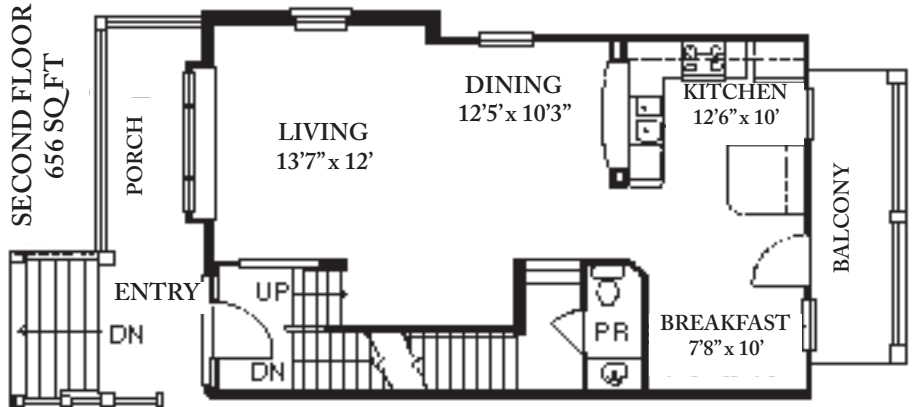

**NORHARDT
CROSSING**

**UNIT F
2 BEDROOM
TOWNHOME
1565 SQ FT**

**THIRD FLOOR
643 SQ FT**

**SECOND FLOOR
656 SQ FT**

**FIRST FLOOR
266 SQ FT**