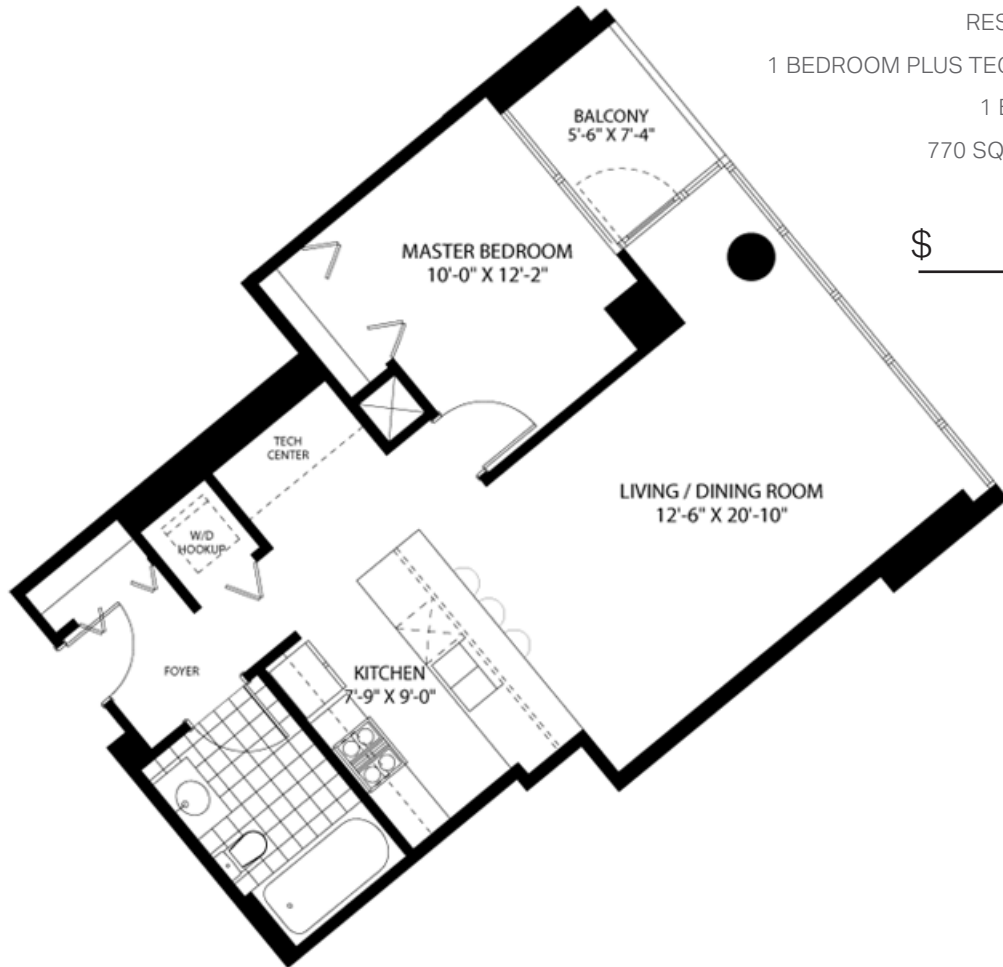

RESIDENCE 1B

1 BEDROOM PLUS TECH CENTER

1 BATHROOM

770 SQUARE FEET

PARK LAFAYETTE

TOWERS

RESIDENCE 1B

1 BEDROOM PLUS TECH CENTER

1 BATHROOM

770 SQUARE FEET

\$ _____