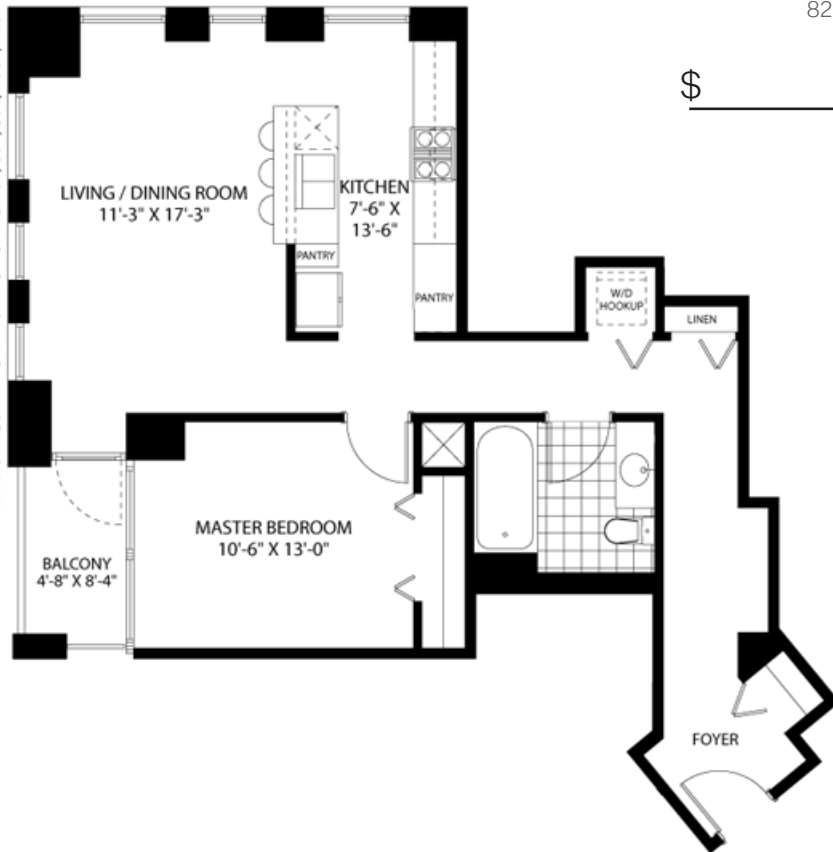

RESIDENCE 1C

1 BEDROOM

1 BATHROOM

825 SQUARE FEET

WINDOW CONFIGURATION FOR UNITS 501, 701, 901, 1101

WINDOW CONFIGURATION FOR UNITS 401, 601, 801, 1001, 1201

RESIDENCE 1C  
1 BEDROOM  
1 BATHROOM  
825 SQUARE FEET

\$ \_\_\_\_\_