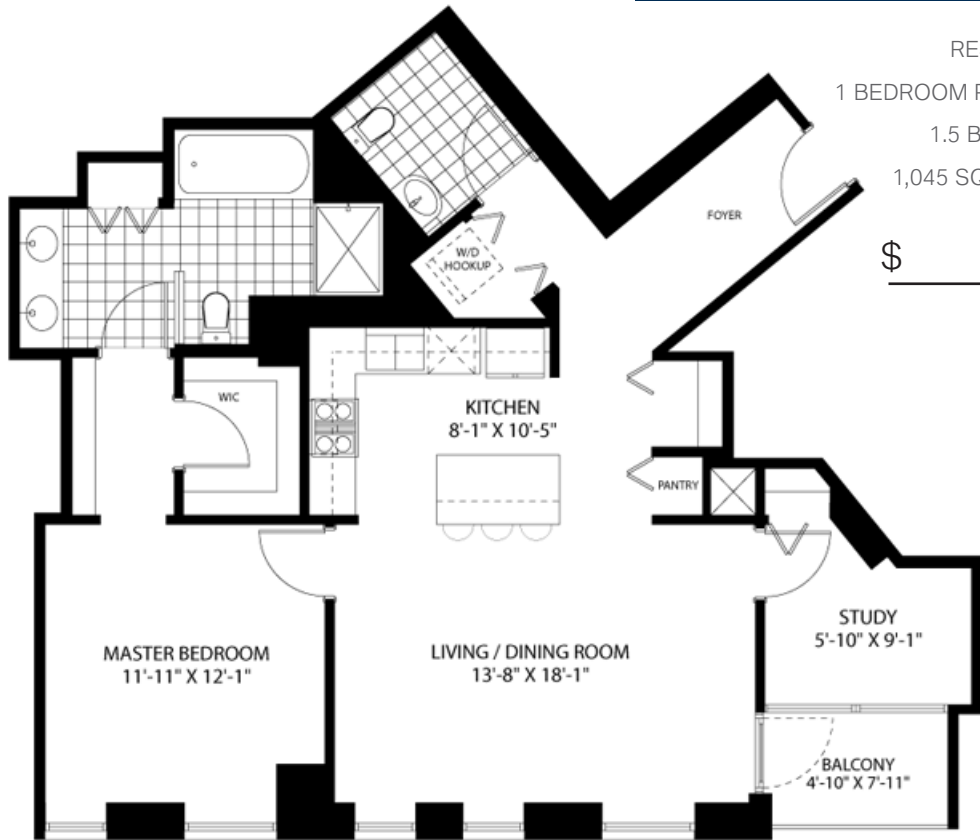

RESIDENCE 1F  
1 BEDROOM PLUS STUDY  
1.5 BATHROOMS  
1,045 SQUARE FEET

RESIDENCE 1F

1 BEDROOM PLUS STUDY

1.5 BATHROOMS

1,045 SQUARE FEET

\$ \_\_\_\_\_

WINDOW CONFIGURATION FOR UNITS 406, 606, 806, 1006, 1206, 1406, 1606, 1806, 2006

WINDOW CONFIGURATION FOR UNITS 306, 506, 706, 906, 1106, 1306, 1506, 1706, 1906