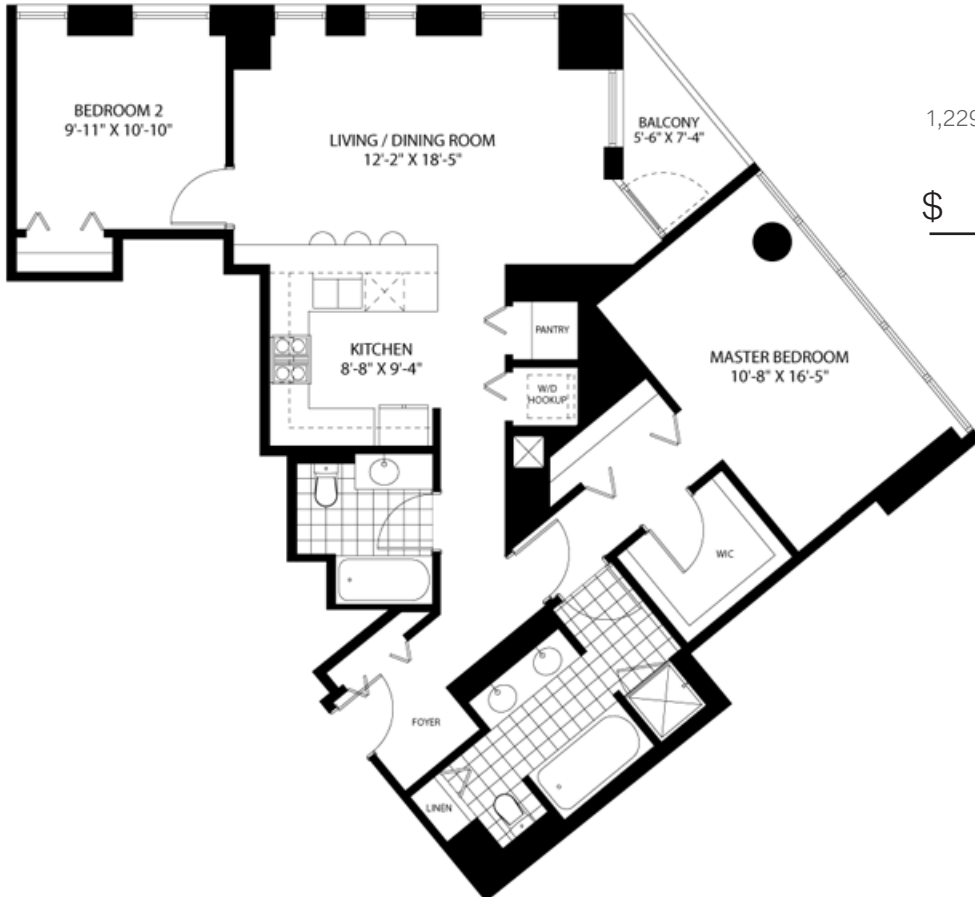

RESIDENCE 2D

2 BEDROOMS

2 BATHROOMS

1,229 SQUARE FEET

PARILAFAYETTE

TOWERS

WINDOW CONFIGURATION FOR UNITS 303, 503, 703, 903, 1103

WINDOW CONFIGURATION FOR UNITS 403, 603, 803, 1003, 1203

\$ _____

RESIDENCE 2D

2 BEDROOMS

2 BATHROOMS

1,229 SQUARE FEET