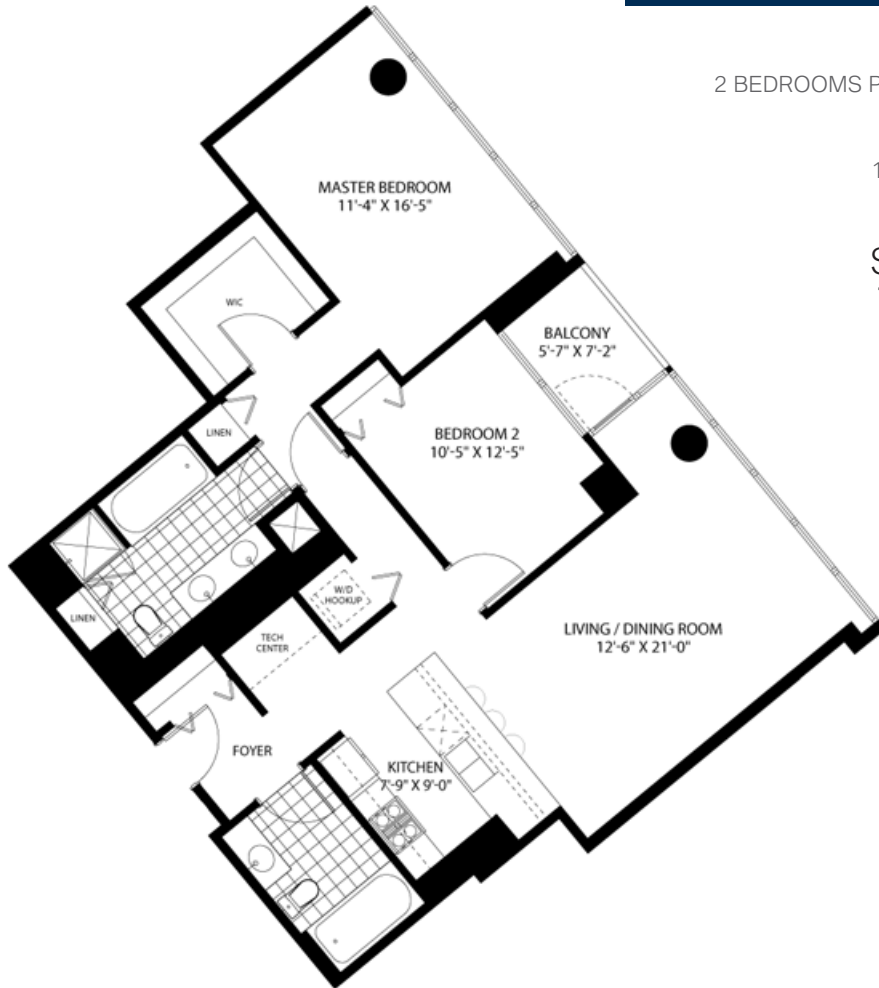

RESIDENCE 2F  
2 BEDROOMS PLUS TECH CENTER  
2 BATHROOMS  
1,248 SQUARE FEET

PARIKLAFAYETTE

TOWERS

RESIDENCE 2F

2 BEDROOMS PLUS TECH CENTER

2 BATHROOMS

1,248 SQUARE FEET

\$ \_\_\_\_\_