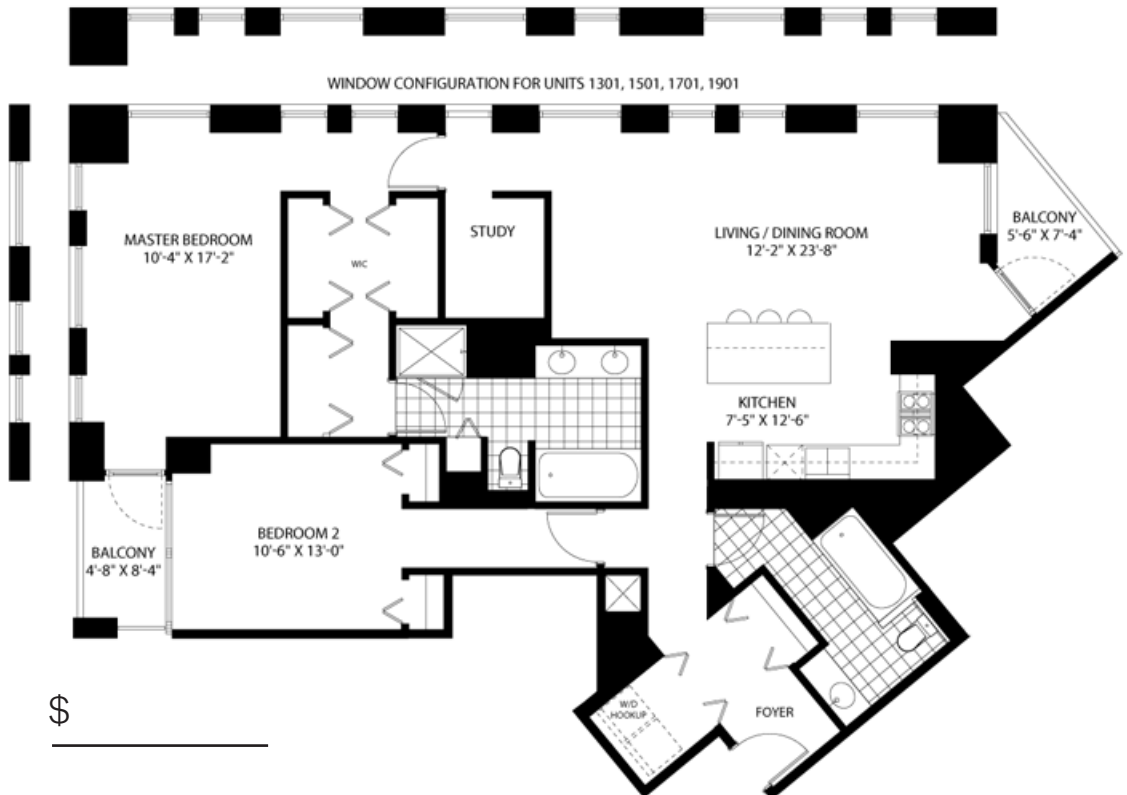

RESIDENCE 2J
2 BEDROOMS PLUS STUDY
2 BATHROOMS
1,574 SQUARE FEET

PARILAFAYETTE

TOWERS

RESIDENCE 2J

2 BEDROOMS PLUS STUDY

2 BATHROOMS

1,574 SQUARE FEET

WINDOW CONFIGURATION FOR UNITS 1401, 1601, 1801, 2001

WINDOW CONFIGURATION FOR UNITS 1301, 1501, 1701, 1901

\$