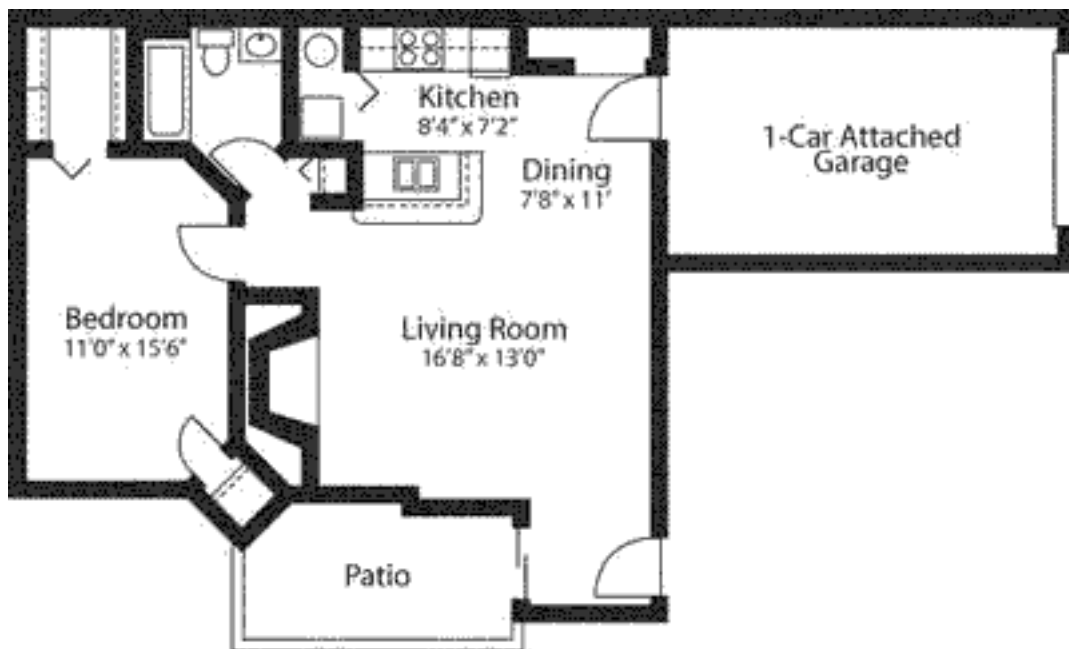

Plum Tree

APARTMENT HOMES

Apartment Type: 1B

This 750 square foot first floor one bedroom apartment features private entry, an open concept kitchen with breakfast bar, a wood burning fireplace, central air/heating, a private patio, and a private attached garage.