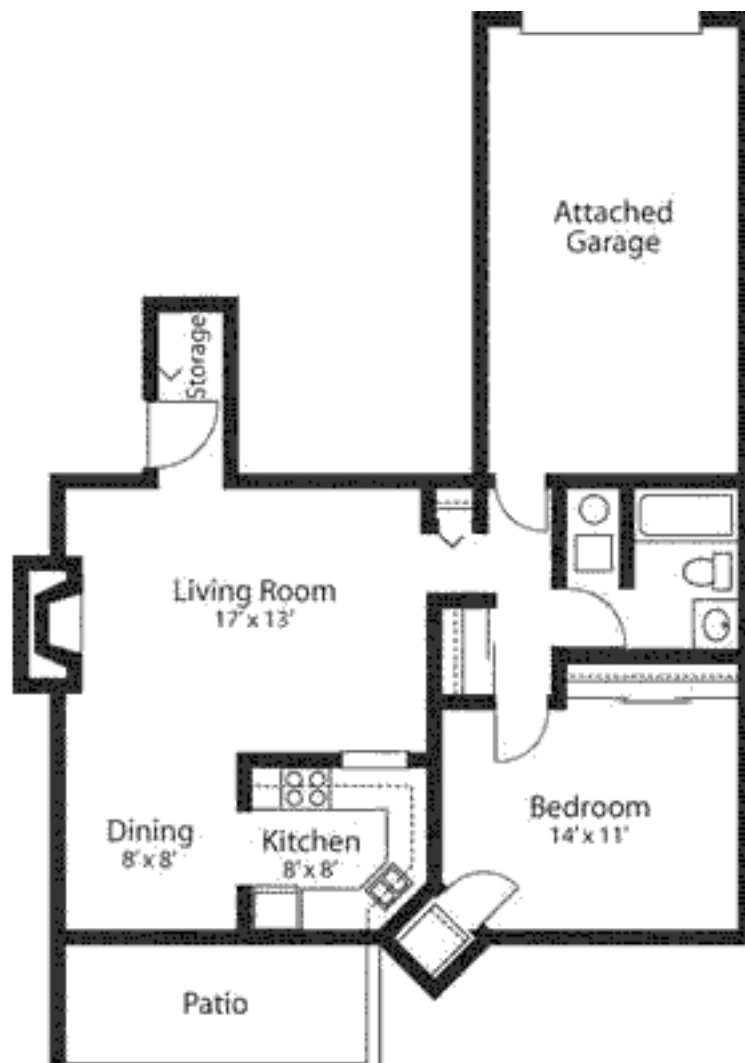

Plum Tree

APARTMENT HOMES

Apartment Type: 1C

This 750 square foot first floor one bedroom apartment features private entry, a private patio, an enclosed kitchen, a wood burning fireplace, central air/heating, washer and dryer, and a private attached garage.