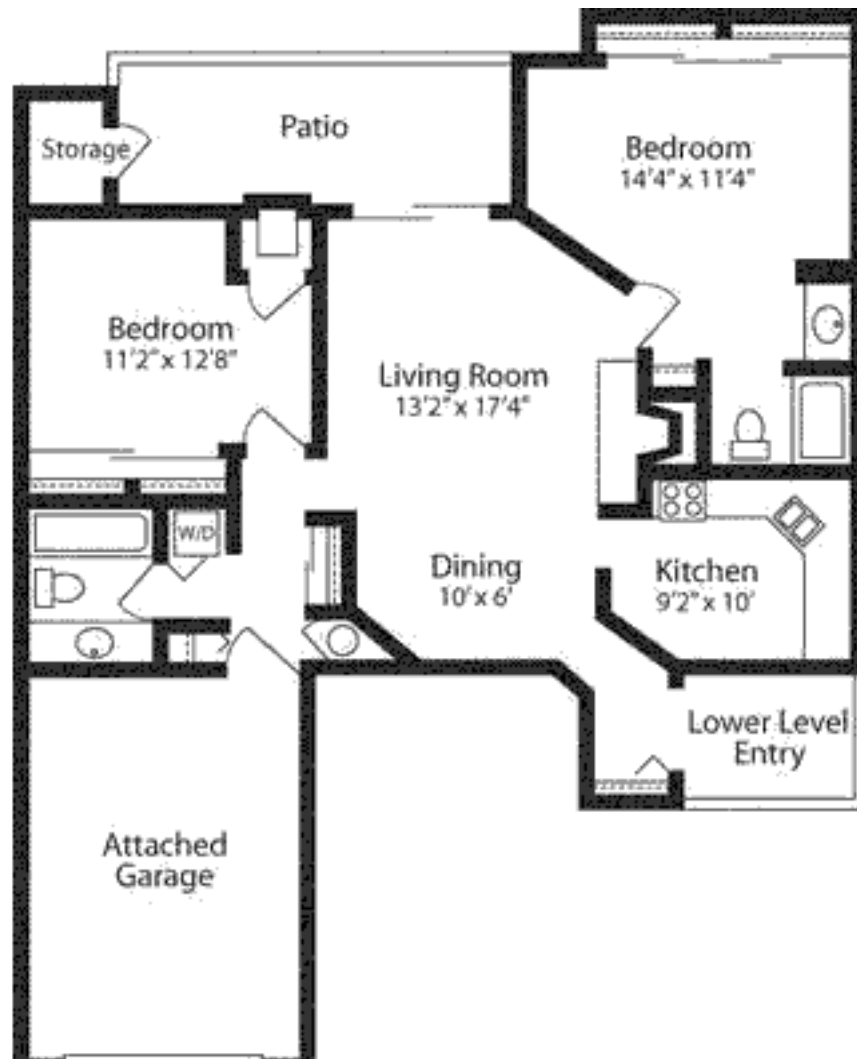

### Apartment Type: 2E

This 1055 square foot first floor 2 bedroom apartment features private entry, an enclosed kitchen, a wood burning fire place, a vanity located in the master bedroom, a private patio with outside storage space, central air/heating, washer and dryer, and a private attached garage.