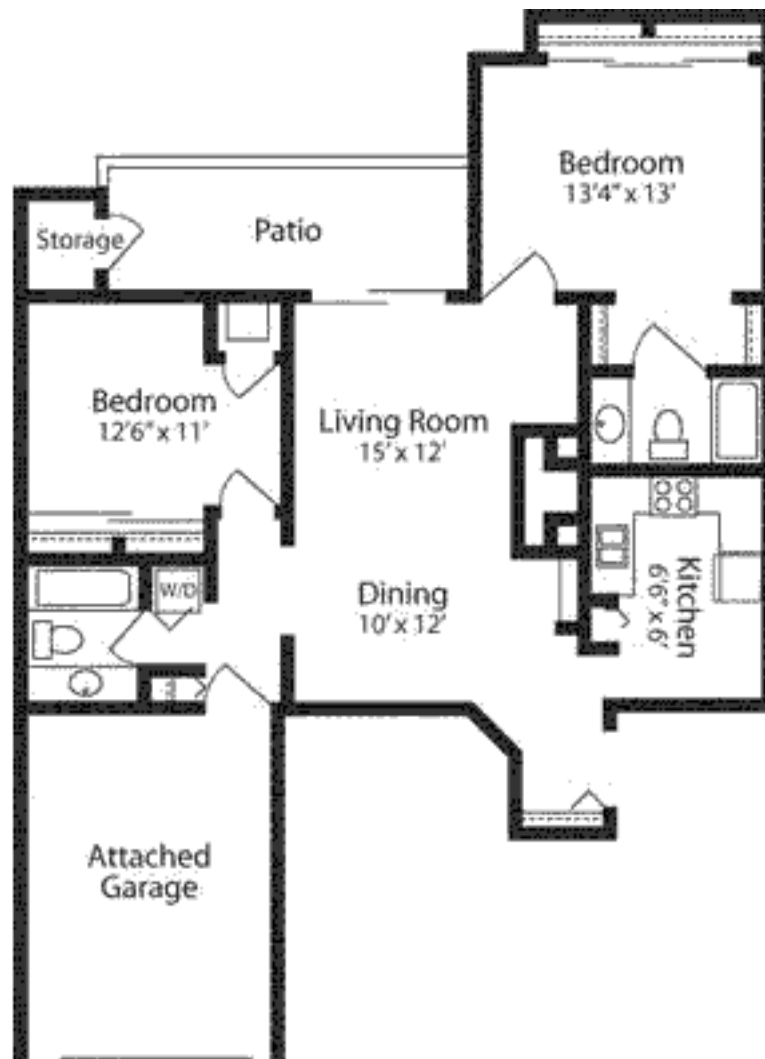

### Apartment Type: 2F

This 1078 square foot first floor two bedroom apartment features private entry, an open concept kitchen with breakfast bar, central air/heating, a wood burning fireplace, a private patio with outside storage space, washer and dryer, and a private attached garage.