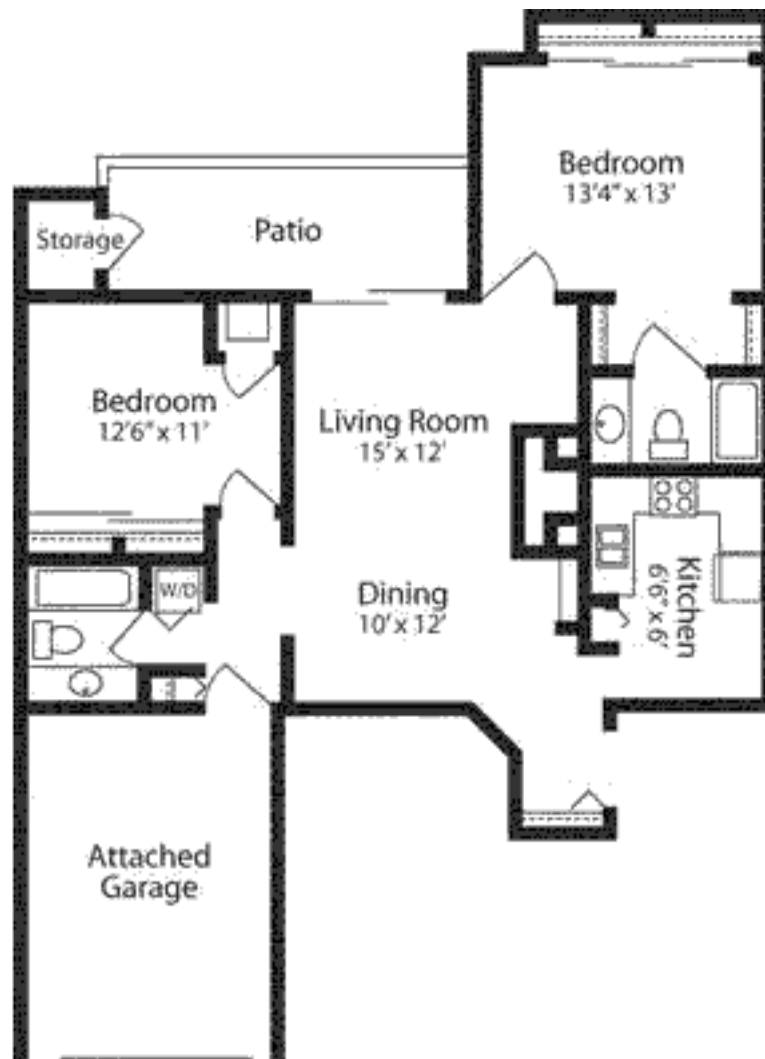

Plum Tree

APARTMENT HOMES

Apartment Type: 2F

This 1078 square foot first floor two bedroom apartment features private entry, an open concept kitchen with breakfast bar, central air/heating, a wood burning fireplace, a private patio with outside storage space, washer and dryer, and a private attached garage.