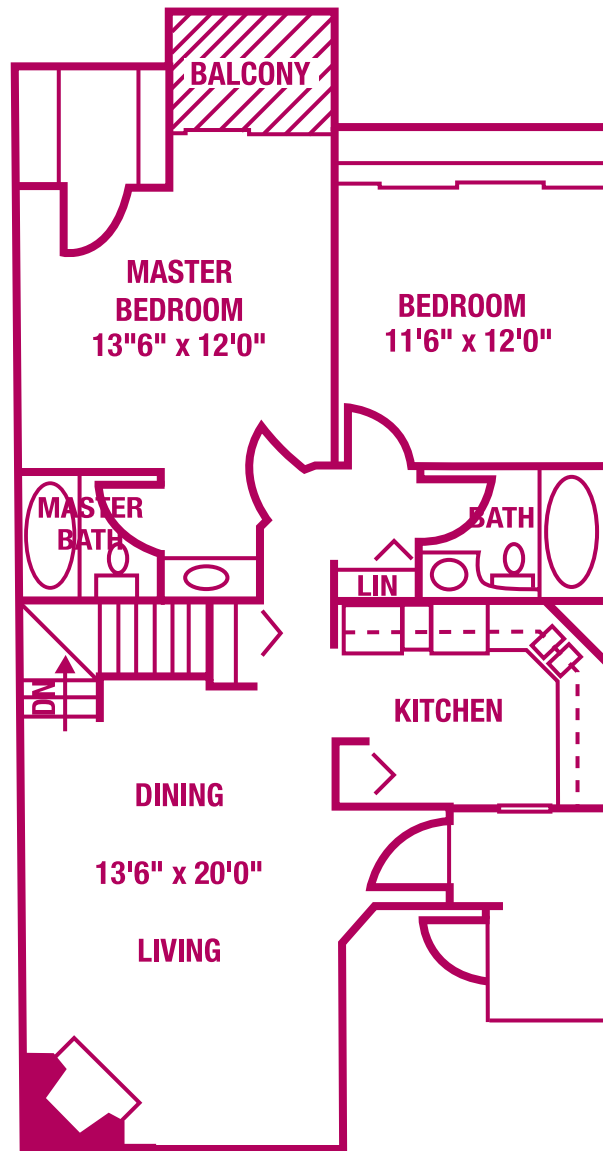

PRESIDIO SQUARE

A P A R T M E N T S

"Where Details Make the Difference"

Corner Garden 2 Bedroom 2 Bath
1100-1200 Sq Ft