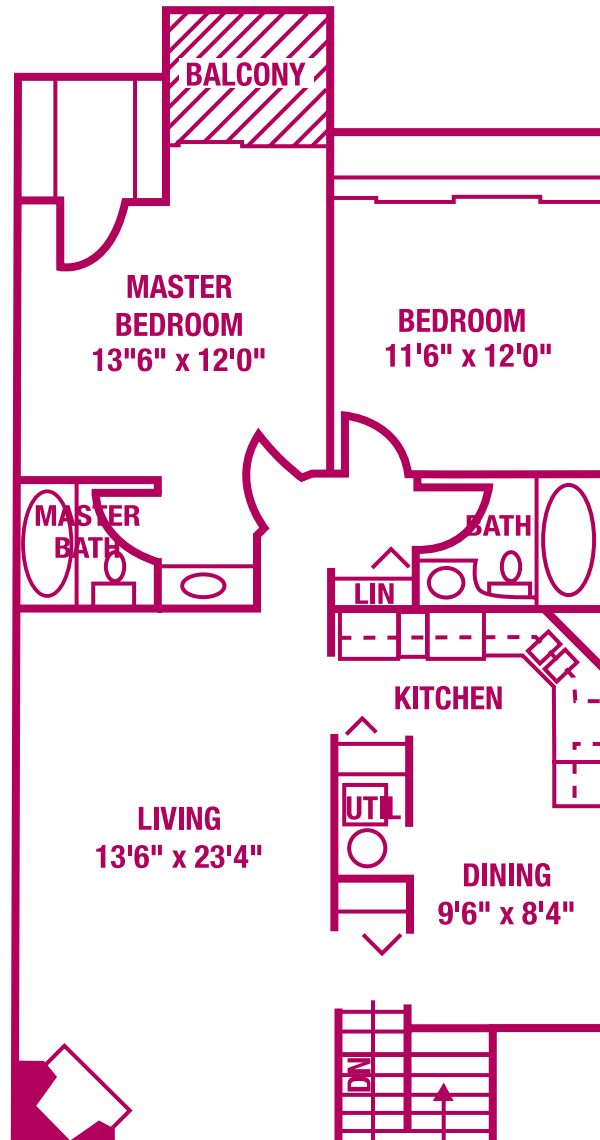

PRESIDIO SQUARE

A P A R T M E N T S

"Where Details Make the Difference"

Corner Penthouse 2 Bedroom 2 Bath
1200-1300 Sq Ft