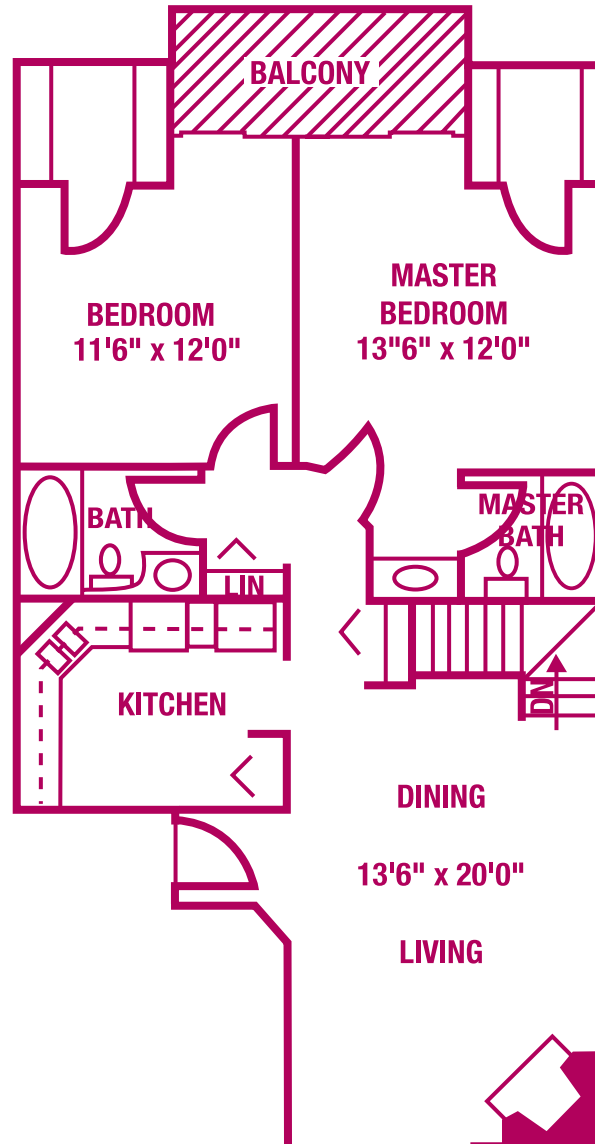

PRESIDIO SQUARE

A P A R T M E N T S

"Where Details Make the Difference"

***Interior Garden 2 Bedroom 2 Bath
1100-1200 Sq Ft***