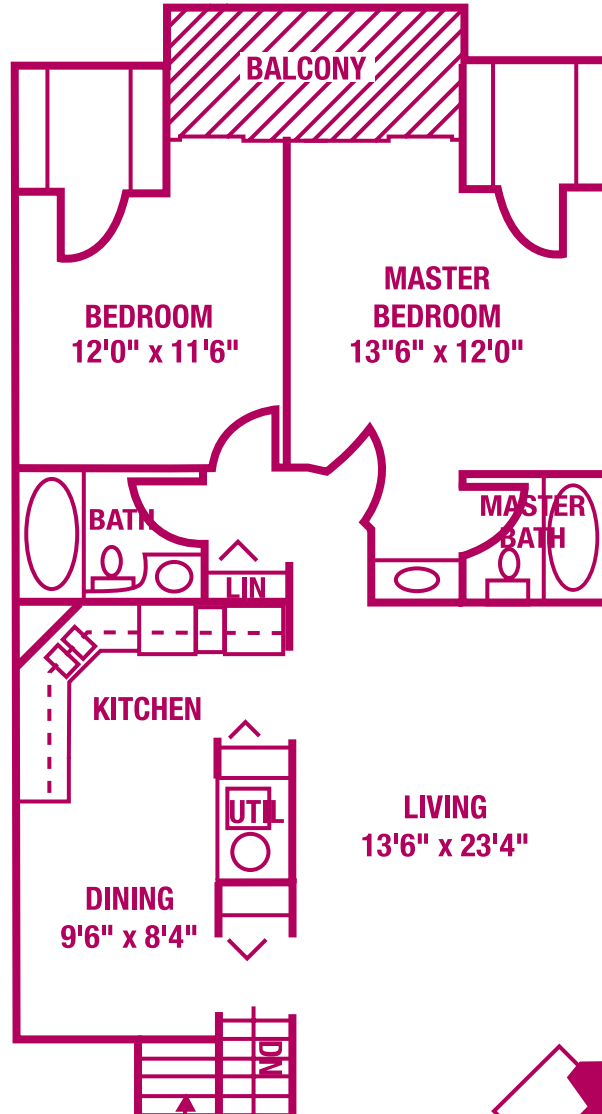

# PRESIDIO SQUARE

A P A R T M E N T S

*"Where Details Make the Difference"*

***Interior Penthouse 2 Bedroom 2 Bath  
1200-1300 Sq Ft***