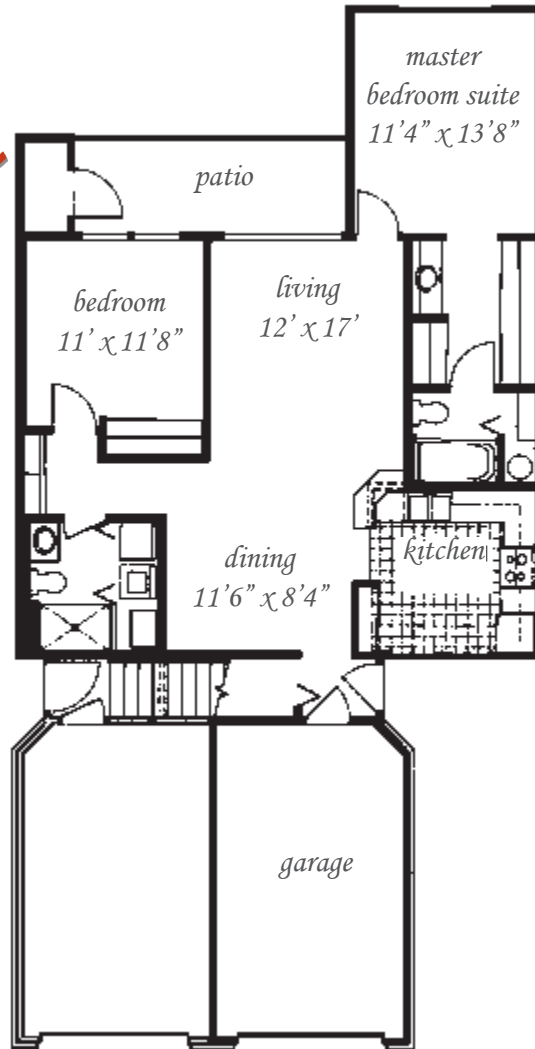

Ravinia

Apartment Homes

two bedroom two bath 2d

A fabulous floor plan boasting 1,034 square feet! Two bedrooms, two full baths and an attached garage all on a first floor. Full size washer/dryer, private entry, and patio will make it easy to say YES to Ravinia!