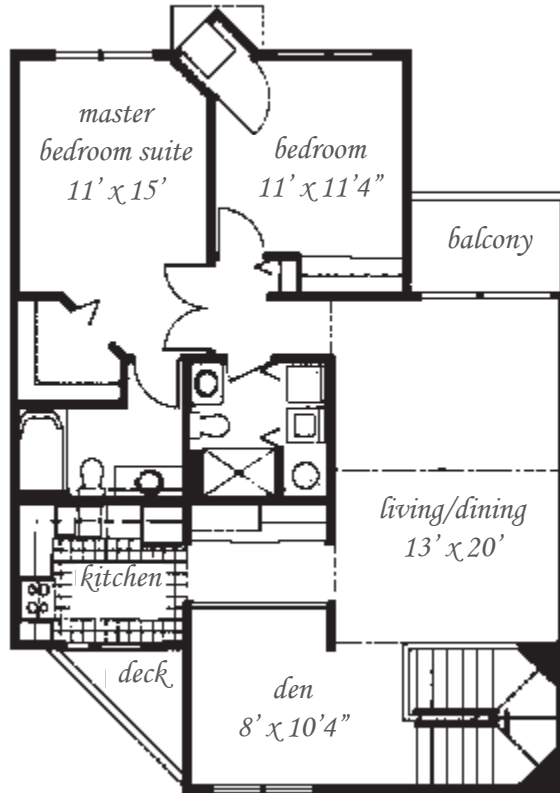

Ravinia

Apartment Homes

upper level two bedroom two bath with den 2e

Need a little extra space? This two bedroom/two full bath with a den top floor home features vaulted ceilings, private entrance and full size washer/dryer all in 1,192 square feet. Also includes a detached garage with opener. Live an amazing life at Ravinia!