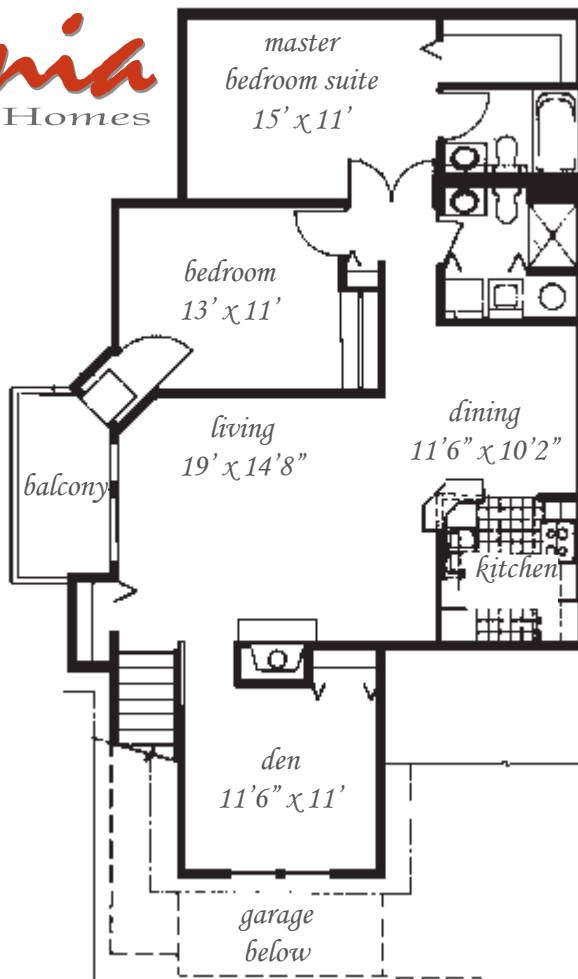

## *upper level two bedroom two bath with den 2f*

*Need a little extra space? This two bedroom/two full bath with a den top floor home features vaulted ceilings, private entrance and full size washer/dryer all in 1,245 square feet. Also includes a detached garage with opener. Live an amazing life at Ravinia!*

# Ravinia

Apartment Homes

*upper level two bedroom two bath with den 2f*

*Need a little extra space? This two bedroom/two full bath with a den top floor home features vaulted ceilings, private entrance and full size washer/dryer all in 1,245 square feet. Also includes a detached garage with opener. Live an amazing life at Ravinia!*