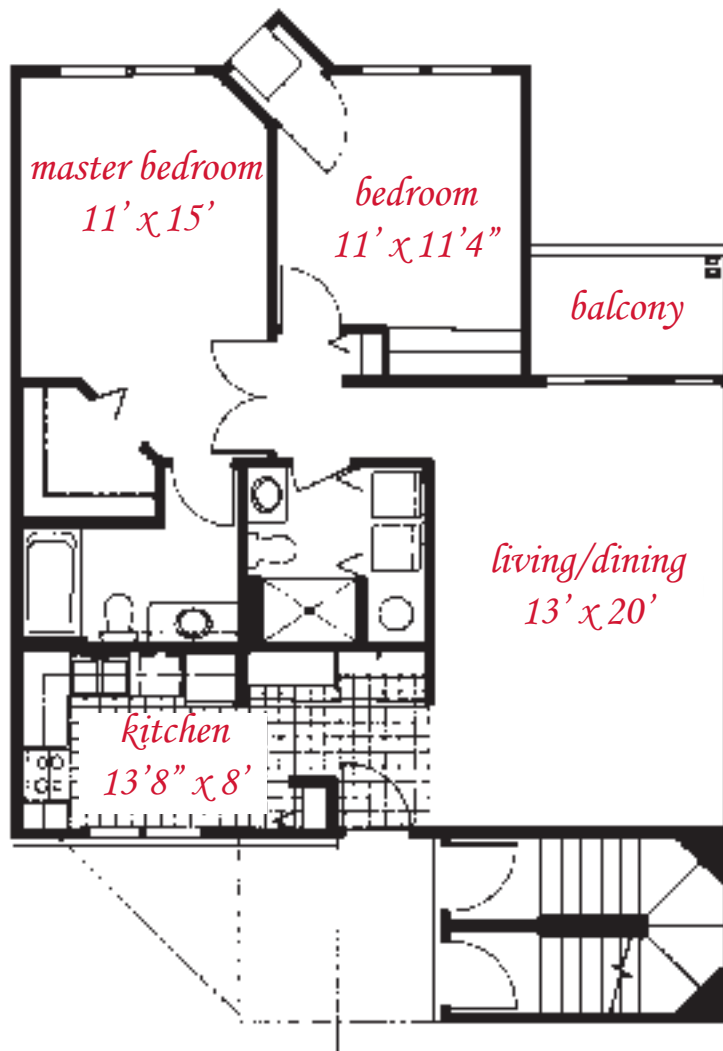

Ravinia

Apartment Homes

two bedroom two bath

2a, 2b

This two bedroom, two full bath apartment home features a private entry, detached garage with opener and full size washer and dryer. Available on a private garden or first floor. Enjoy the seasons from your private patio/balcony.