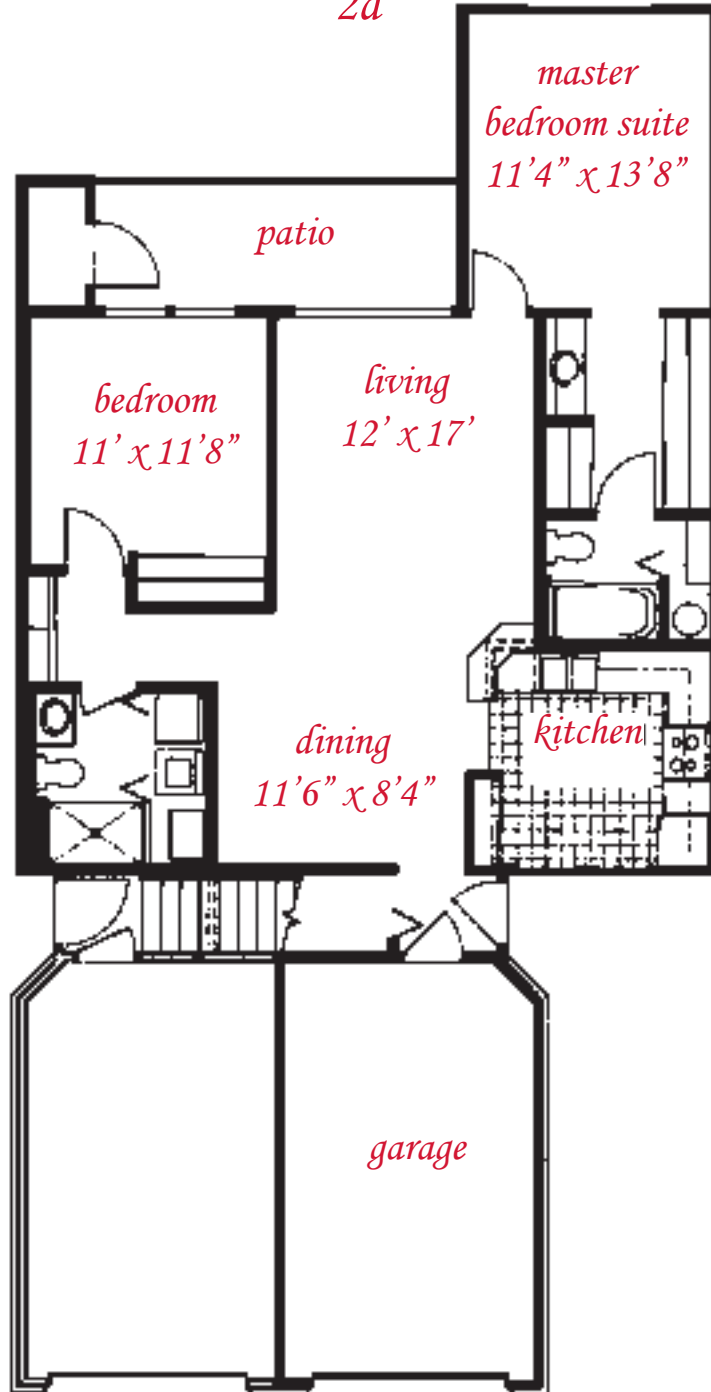

Ravinia

Apartment Homes

two bedroom two bath

2d

A fabulous floor plan boasting 1,034 square feet! Two bedrooms, two full baths and an attached garage all on a first floor. Full size washer/dryer, private entry, and patio will make it easy to say YES to Ravinia!