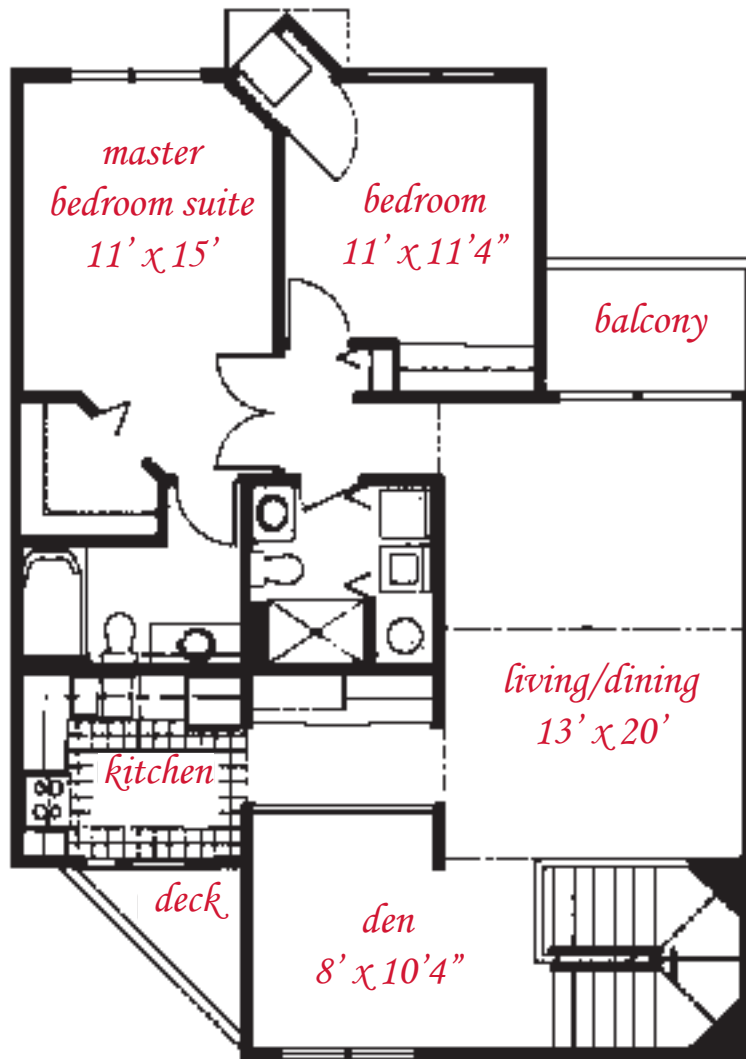

Ravinia

Apartment Homes

upper level

two bedroom two bath with den

2e

Need a little extra space? This two bedroom/two full bath with a den top floor home features vaulted ceilings, private entrance and full size washer/dryer all in 1,192 square feet. Also includes a detached garage with opener. Live an amazing life at Ravinia!