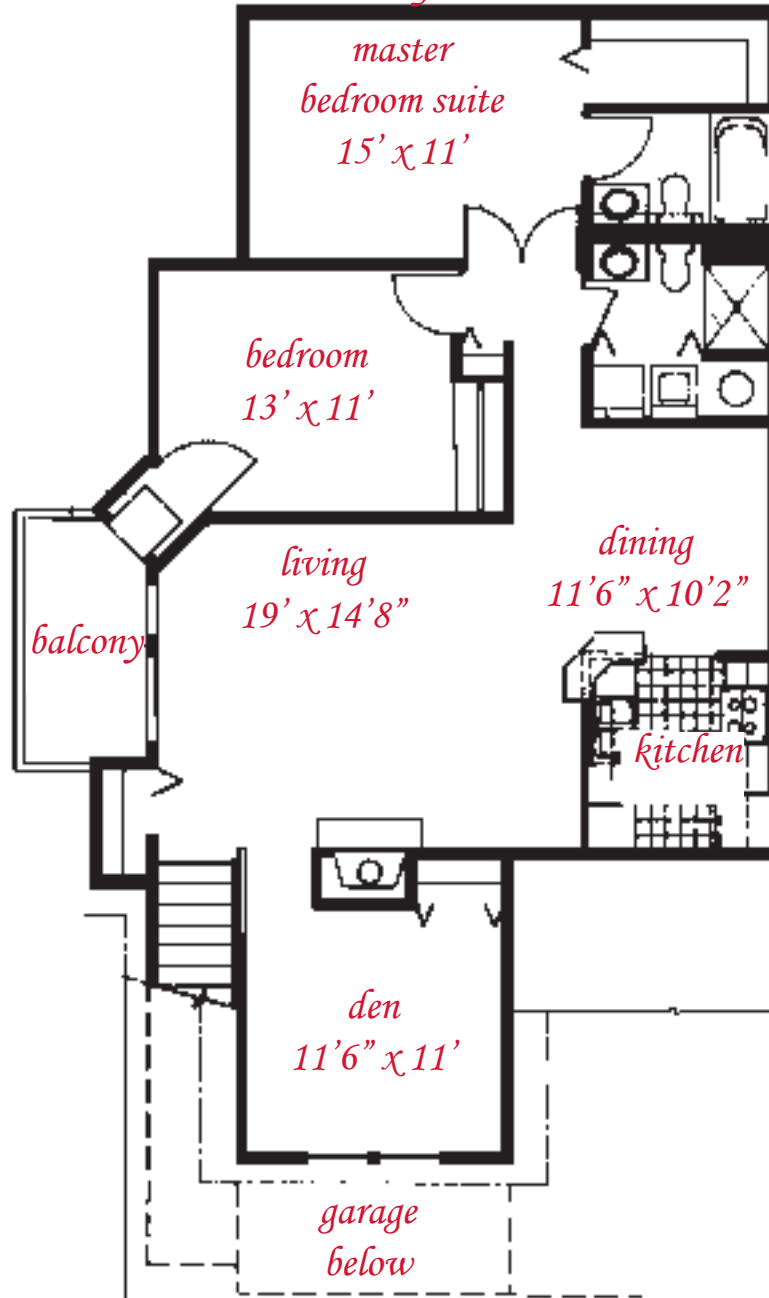

Ravinia

Apartment Homes

upper level

two bedroom two bath with den

2f

Need a little extra space? This two bedroom/two full bath with a den top floor home features vaulted ceilings, private entrance and full size washer/dryer all in 1,245 square feet. Also includes a detached garage with opener. Live an amazing life at Ravinia!