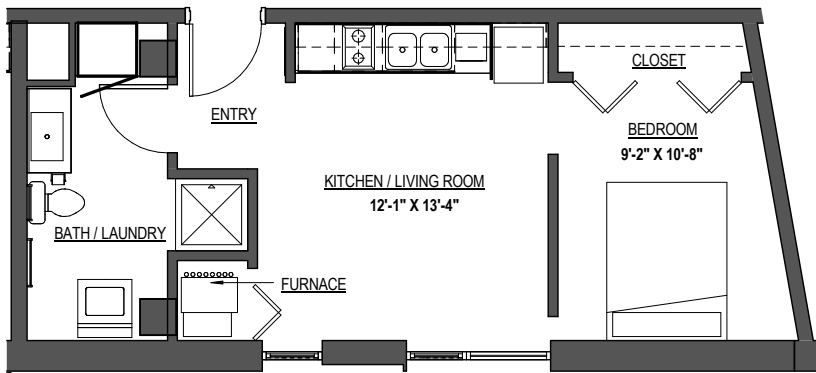

unit **L01**
studio 1 bath
374 sq ft

unit **L01**
studio 1 bath
374 sq ft
