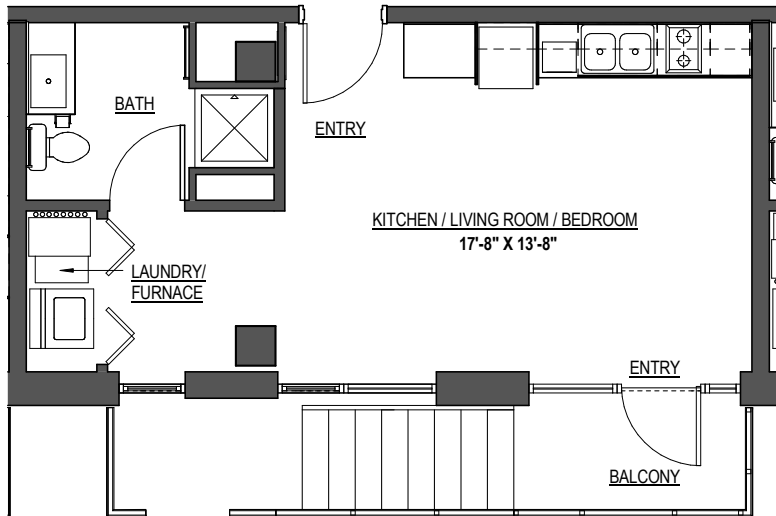

unit L02
studio 1 bath
374 sq ft

unit **L02**
studio 1 bath
374 sq ft