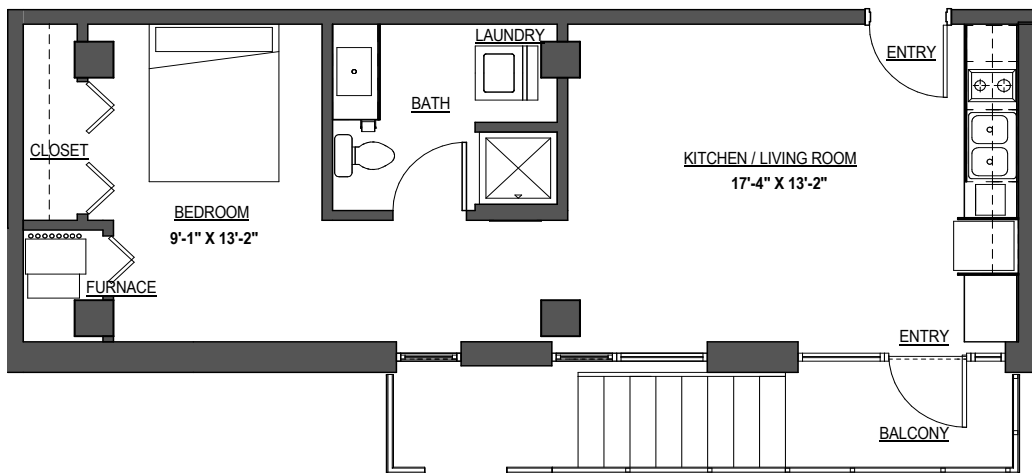

unit **L03**
studio 1 bath
517 sq ft

unit **L03**
studio 1 bath
517 sq ft