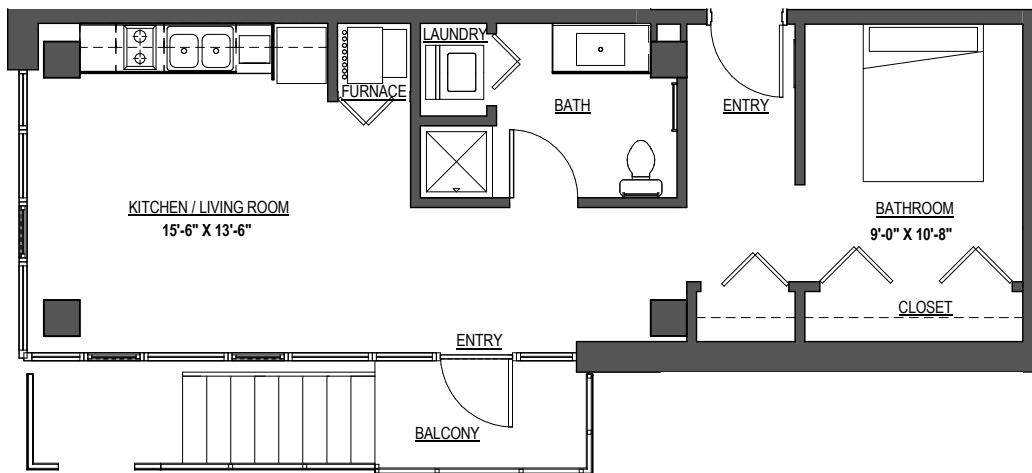

unit **L04**
studio 1 bath
548 sq ft

unit **L04**
studio 1 bath
548 sq ft
